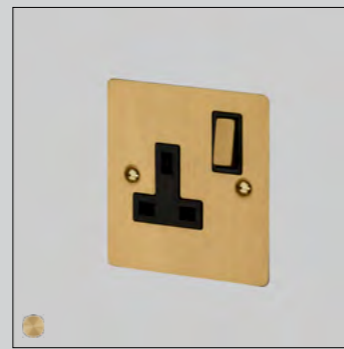

UK PLUG SOCKET

[type.]
1G UK PLUG SOCKET.]
2G UK PLUG SOCKET.]
2G UK PLUG / USB SOCKET.]

[details.]
13AMP SWITCHED.]
SOLID METAL.]

[finish details.]
WHITE.]
STEEL.]
BRASS.]
SMOKED BRONZE.]
BLACK.]

[dimensions.]

[product image.]

EURO PLUG SOCKET

[size.]
1G EURO PLUG SOCKET.]
2G EURO PLUG SOCKET.]
1G USB SOCKET.]

[details.]
16AMP SWITCHED.]
SOLID METAL.]
COIN SCREWS.]

[finish details.]
WHITE.]
STEEL.]
BRASS.]
SMOKED BRONZE.]
BLACK.]