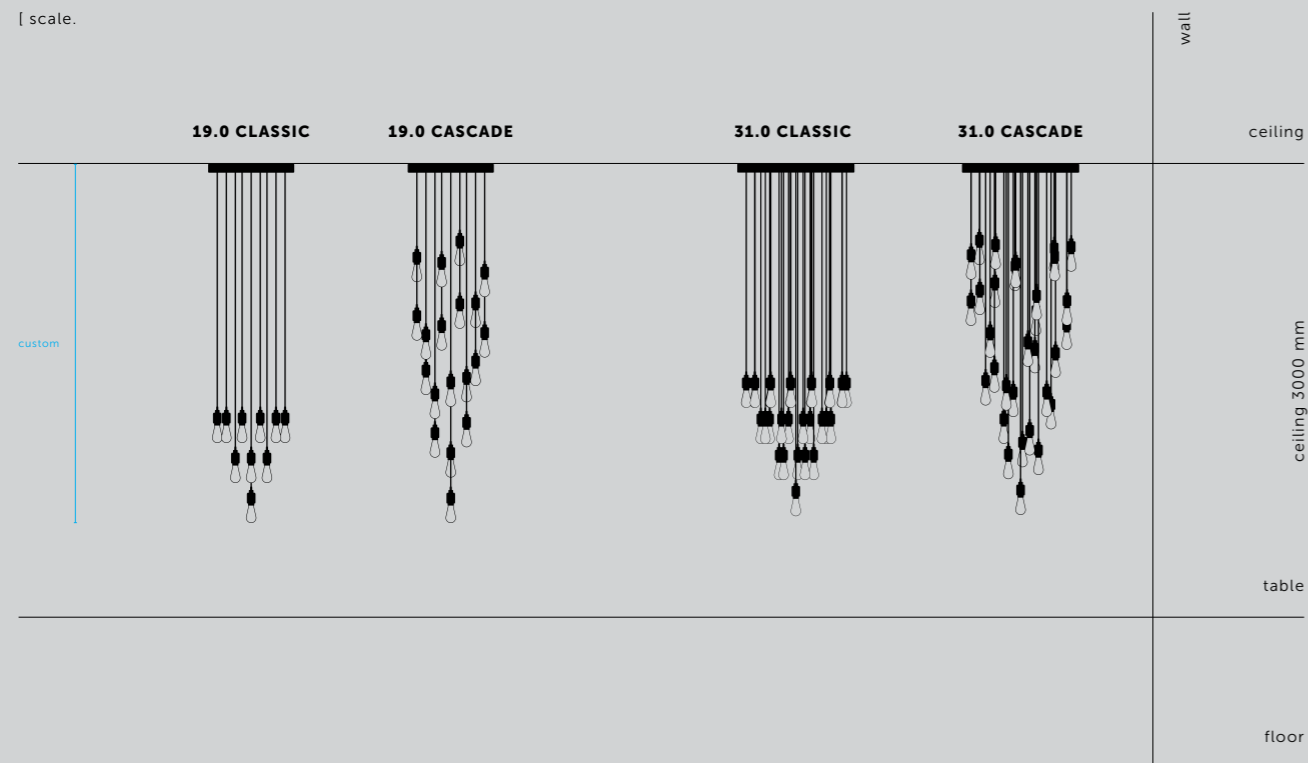

[finish details.] **STEEL.]**
BRASS.]
SMOKED BRONZE.]
BLACK.]

[fyi.] **CABLE LENGTH CUSTOM.]**
BULB CHOICE CUSTOM.]

[product image.]

[scale.]

[type.] **HEAVY METAL CHANDELIER / 19.0 CASCADE.]**
 [bulb.] **BUSTER BULB / TUBE.]**