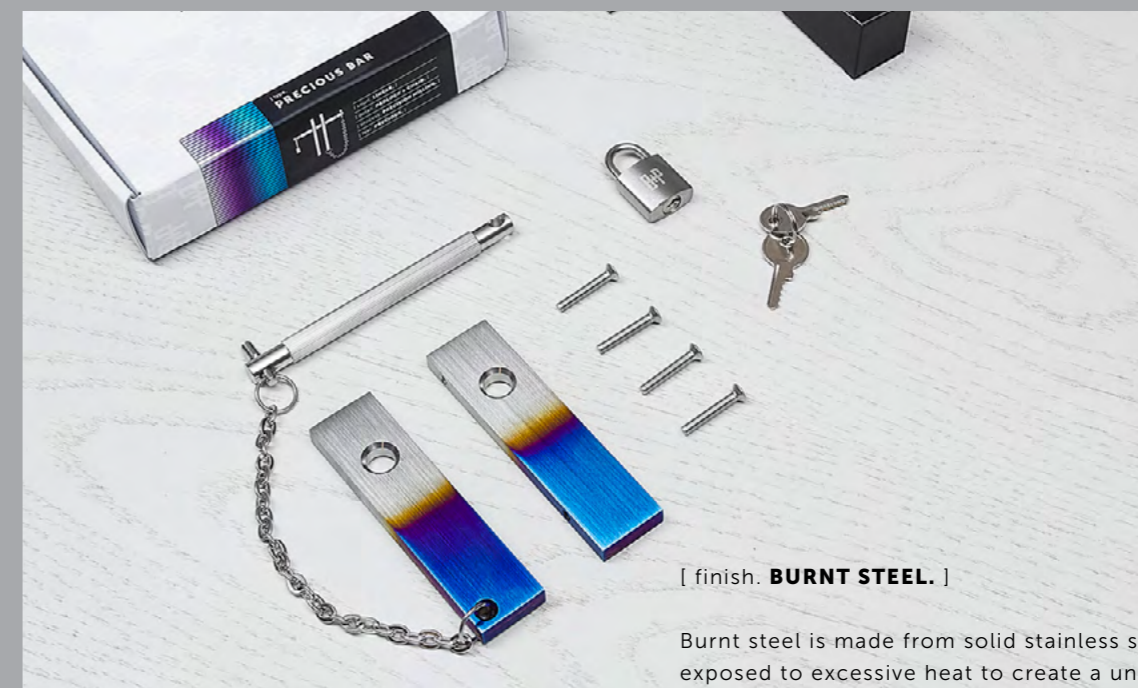

[finish. **BURNT STEEL.**]

Burnt steel is made from solid stainless steel and exposed to excessive heat to create a unique and natural burnt steel finish. The heat gives the steel a rainbow of blue, purple and yellow, ensuring that no two finishes are ever the same.