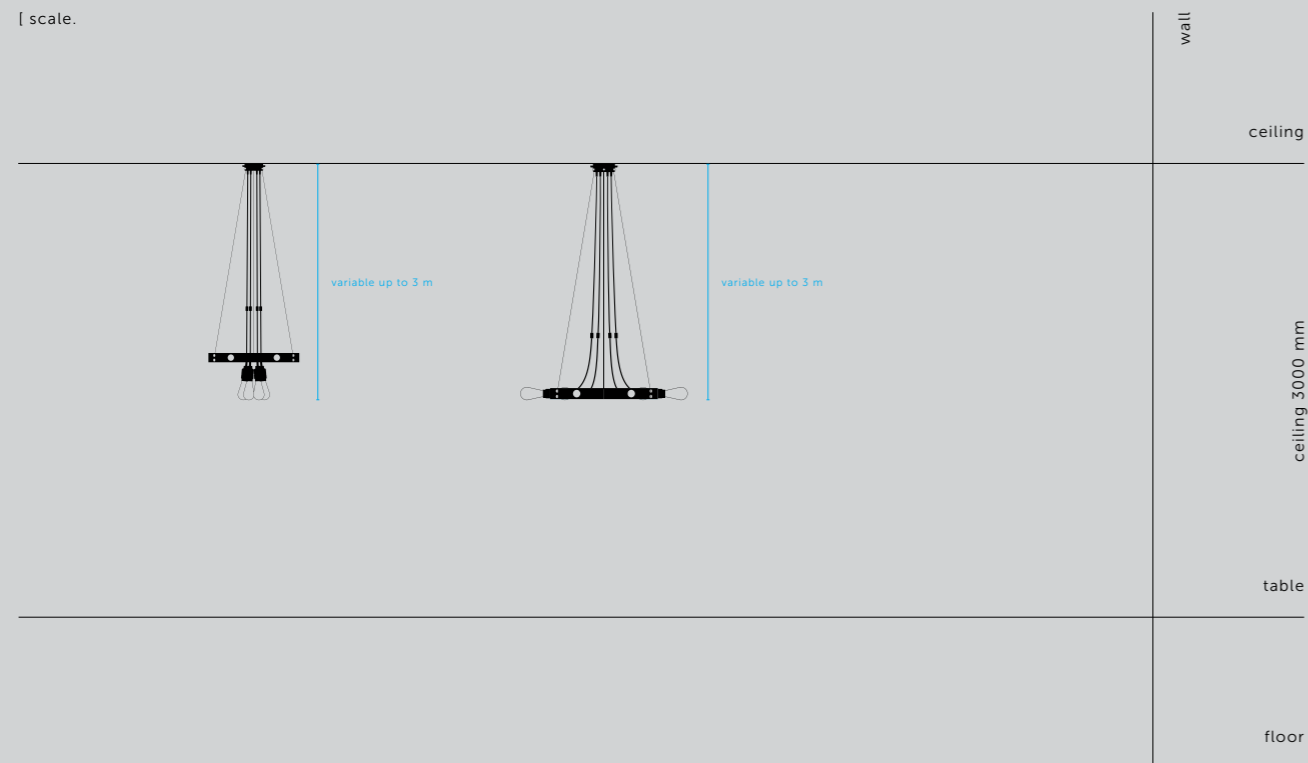

HERO

[category.] **CHANDELIER.]**

[knurl.] **CROSS.]**

[cable length.] **UP TO 3 M.]**

[socket.] **E27.]**
[voltage.] **220-240V.]**
[classification.] **CB/CE CERTIFIED, CLASS 1 & IP20.]**

[finish details.] **STEEL.]**
BRASS.]
SMOKED BRONZE.]

[finish crown.] **STONE.]**
GRAPHITE.]

[details.] **SOLD METAL.]**
COIN SCREWS.]
FORGED CROWN.]

[scale.]