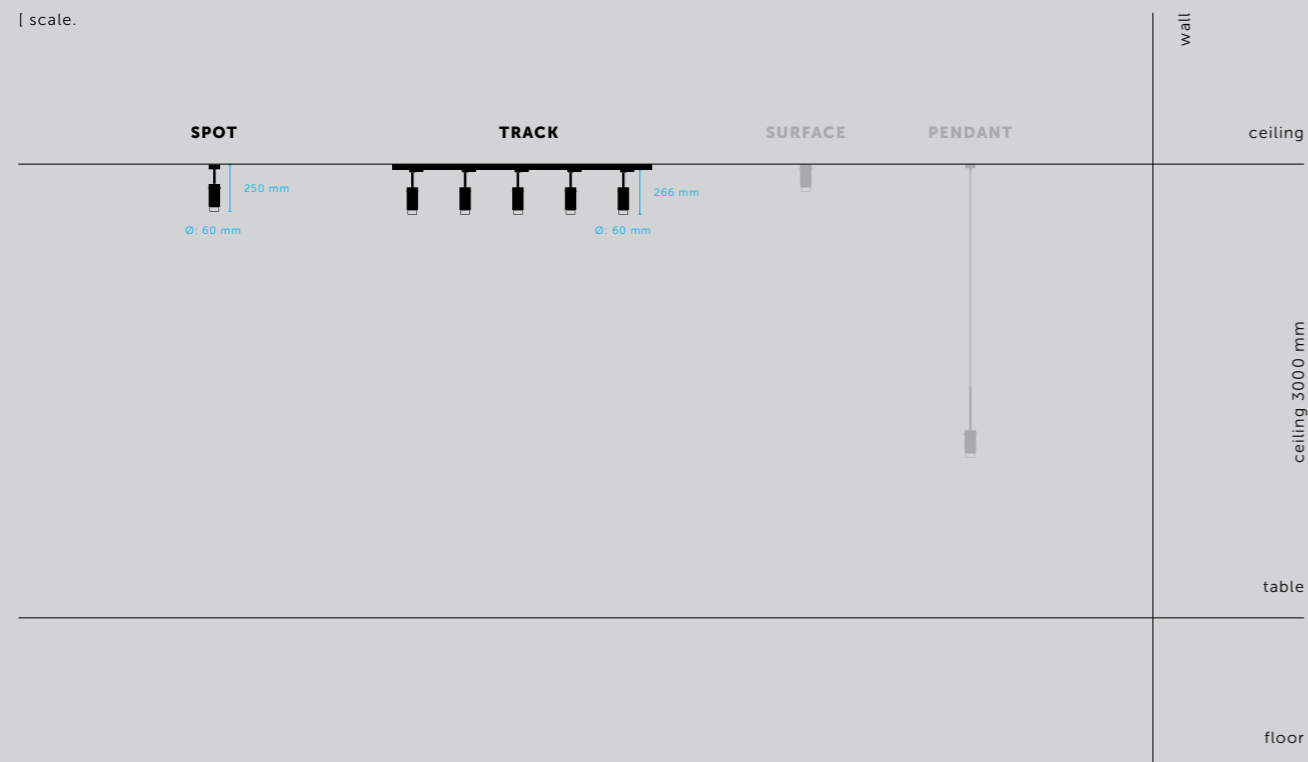

[scale.]

* Only use certified compatible track or consult with qualified installer.