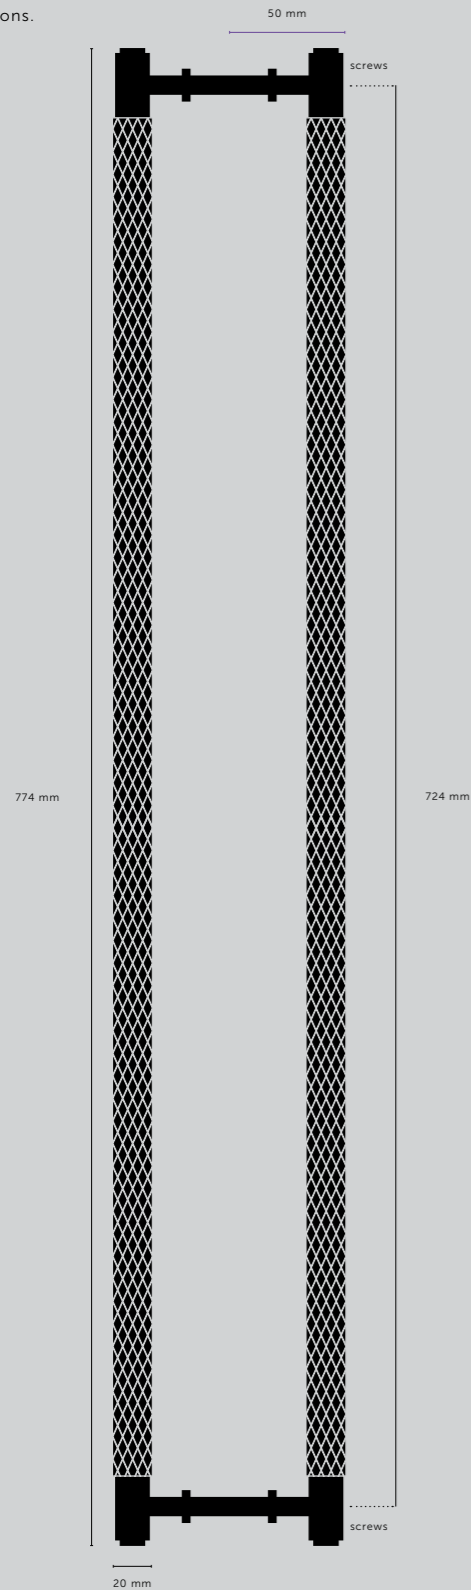

DOUBLE-SIDED CLOSET BAR / CROSS

[knurl.] **CROSS.]**

[finish.] **STEEL.]**
BRASS.]
SMOKED BRONZE.]
BLACK.]

[details.] **SOLID METAL.]**
COIN SCREW ENDS.]

[dimensions.]

[product image.]