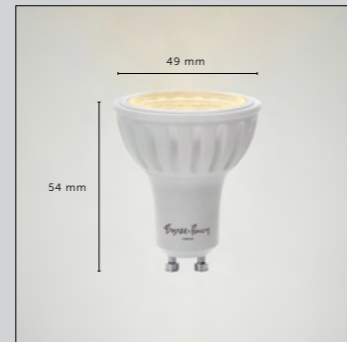

GU10 LED BULB

[type. **DIMMABLE LED.**]
[life. **30 000 HRS.**]
[socket. **GU10.**]

[power. **7W.**]
[supply. **220-240 VAC.**]
[cri. **80.**]

[finish details. **CLEAR.**] ☐
[light appearance. **2700K.**]
[lumen. **MAX 600.**]

[product image.