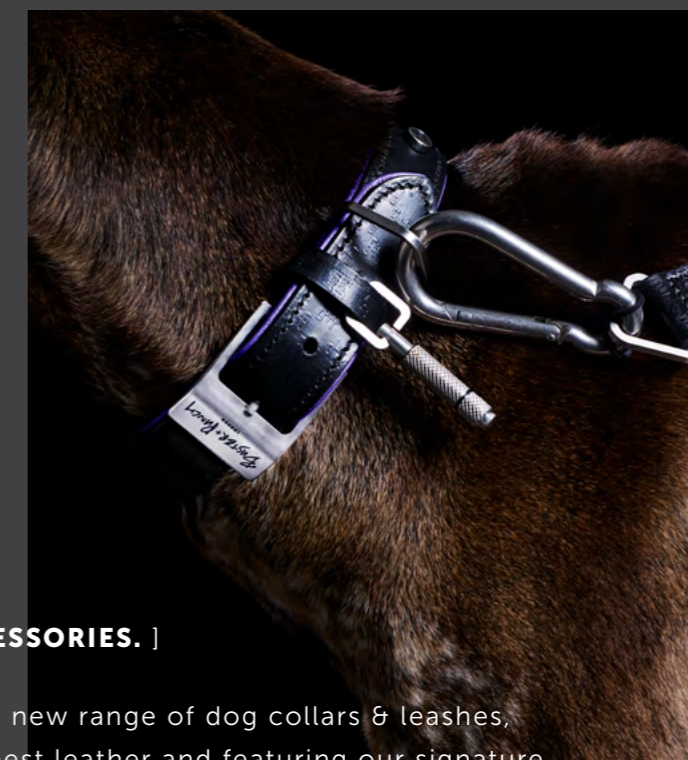

[product image.]

[finish details.] **BLACK LEATHER + BRASS.]** 
BLACK LEATHER + BLACK METAL.] 

[lengths.] **360 MM.]**
400 MM.]
420 MM.]

[product.]
[product.]

NECKLACE.]
DOUBLE BRACELET.]

[range. **PET ACCESSORIES.**]

We have crafted a new range of dog collars & leashes, made from the finest leather and featuring our signature, precision machined, solid metal detailing. From the gently embossed buffalo leather to the super-soft cow leather, the diamond-cut knurled pendant to the studded coin screws - this range will make sure your dog stands out from the crowd, or at least in the park.