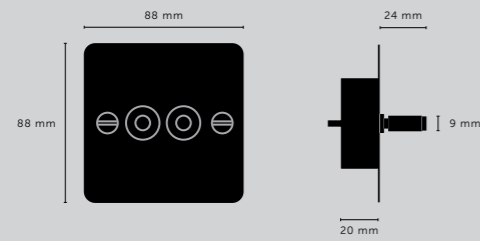

[type.] **1G INTERMEDIATE.]**

1G.]

2G.]

3G.]

4G.]

[details.] **SOLID METAL.]**
COIN SCREWS.]
ON/OFF.]
2-WAY.]
3-WAY (INTERMEDIATE ONLY).]
10AX.]

[dimensions.]

[product image.]