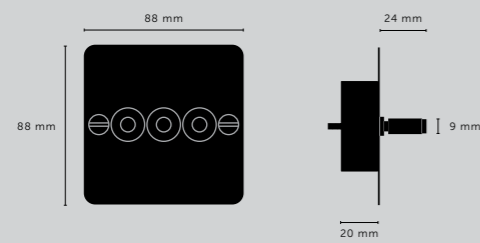

[type.] **1G INTERMEDIATE.]**

1G.]

2G.]

3G.]

4G.]

[details.] **SOLID METAL.]**
COIN SCREWS.]
ON/OFF.]
2-WAY.]
3-WAY (INTERMEDIATE ONLY).]
10AX.]

[dimensions.]

[product image.]