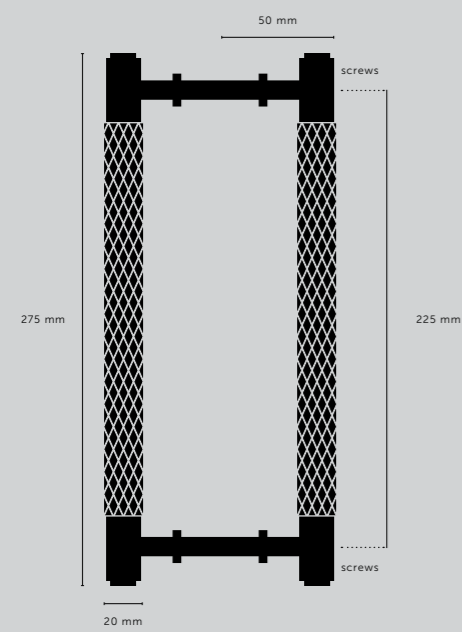

[collection. **LINEAR.**]

Our new linear-knurl pattern is machined into 12mm diameter solid bar and inspired by fashion accessory hardware. Elegant in look and scale this knurl is beautifully refined. The linear-knurl is accompanied by machined torx screws.

[dimensions.]

[product image.]

[scale.]

[knurl.] **LINEAR.]**
[finish.] **BURNT STEEL.]**

PRECIOUS BAR / LINEAR

[knurl.] **LINEAR.]**

[product image.]

[details.] **SOLID METAL.]**
PADLOCK + CHAIN.]

COIN SCREW ENDS.]

[product image.

[scale.

[scale.

2040 mm door

[knurl.
[finish.

**CROSS.]
SMOKED BRONZE.]**

DOUBLE-SIDED CLOSET BAR / CROSS