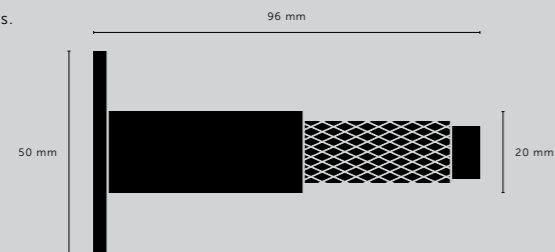

[dimensions.]