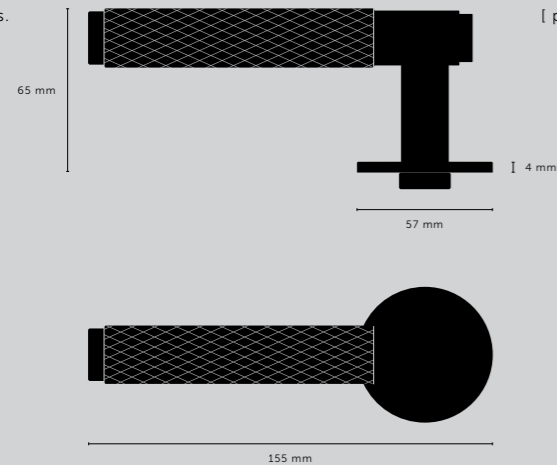

[dimensions.] [product image.]

DOOR HANDLE SET / UNSPRUNG

[type.] **CENTRE-DISTANCE 30 MM (SWEDEN).]**
CENTRE-DISTANCE 38MM (UK)* TRADE PRODUCT ONLY.]

[finish.]

STEEL.]
BRASS.]
SMOKED BRONZE.]
BLACK.]

[knurl.] **CROSS.]**

[details.] **SOLID METAL.]**
COIN SCREW END.]

[fyi.] **SOLD IN PAIRS.]**
CAN ONLY BE USED WITH HEAVILY SPRUNG LATCHES.]
FITS DOORS OF THICKNESS 35 - 54MM WITH SUPPLIED FITTINGS.]
INTERIOR USE ONLY.]

[dimensions.] [product image.]