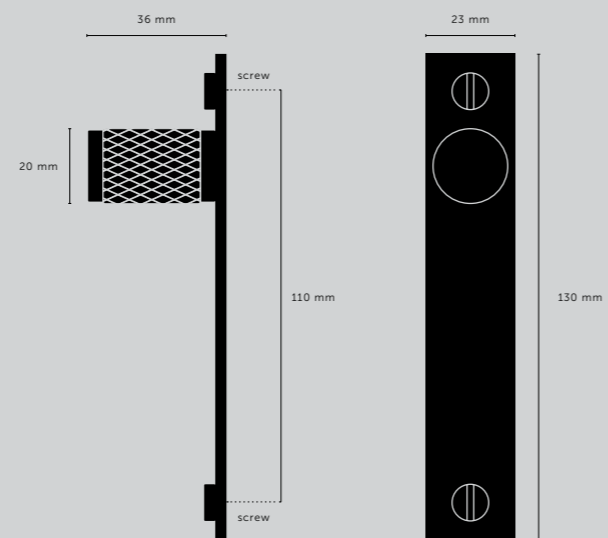

[knurl.] **CROSS.]**

[details.] **SOLID METAL.]**
BACKPLATE.]
COIN SCREWS.]

[fyi.] **SOLD IN SETS OF TWO.]**

[finish.]
STEEL.] 
BRASS.] 
SMOKED BRONZE.] 
BLACK.] 

[dimensions.]

PULL BAR / CROSS

[size.]
SMALL.]
MEDIUM.]
LARGE.]

[finish.]
STEEL.]
BRASS.]
SMOKED BRONZE.]
BLACK.]

[knurl.]
CROSS.]

[details.]
SOLID METAL.]
COIN SCREW ENDS.]

[product image.]

[fyi.]
DOUBLE-SIDED VERSION AVAILABLE PG. 48.]

[dimensions.]

[scale.]

900 mm counter