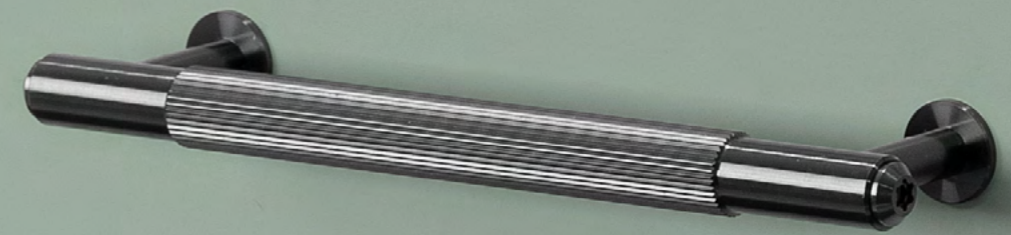

[size.]
SMALL.]
[finish.]
GUN METAL.]