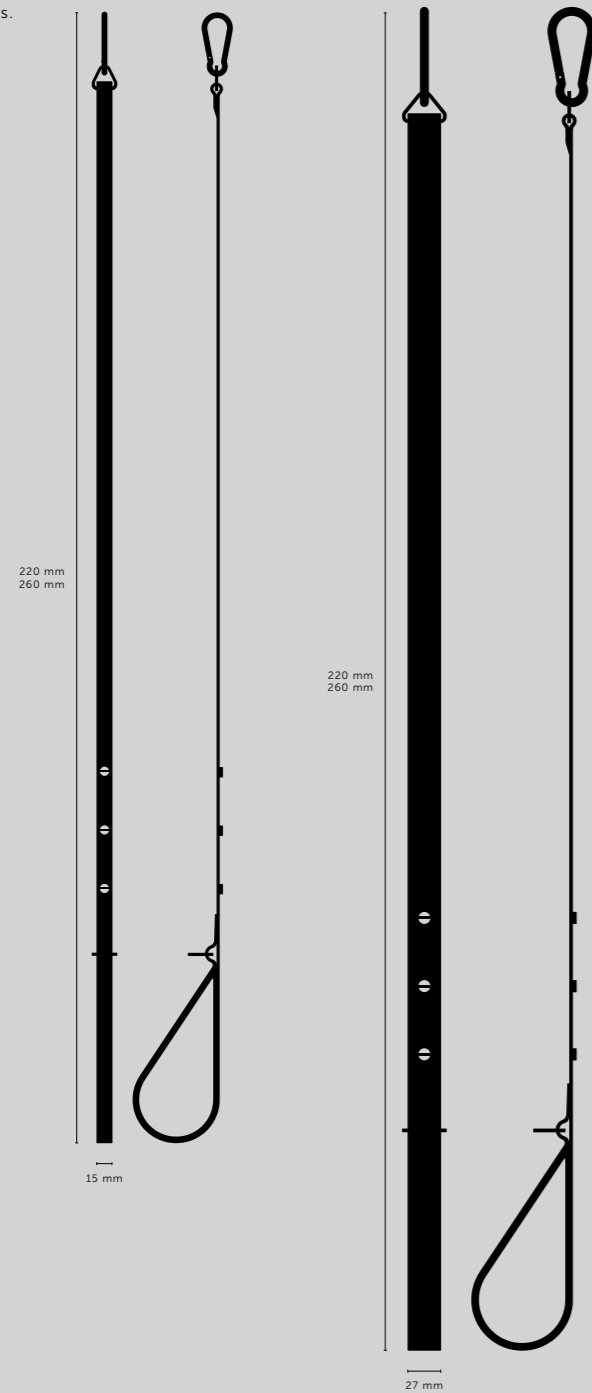

DOG LEAD

[size.]
15 MM.]
27MM.]

[details.]
GENTLY EMBOSSED BLACK BUFFALO LEATHER.]
SUPER-SOFT PURPLE COW LEATHER HANDLE.]
SOLID METAL COIN SCREW STUDDING.]
SOLID METAL CARABINER FASTENER.]

[finish.]
BLACK LEATHER + PURPLE INSIDE.] ●

[finish details.]
STEEL.] ●
BRASS.] ●

[dimensions.]

product image.