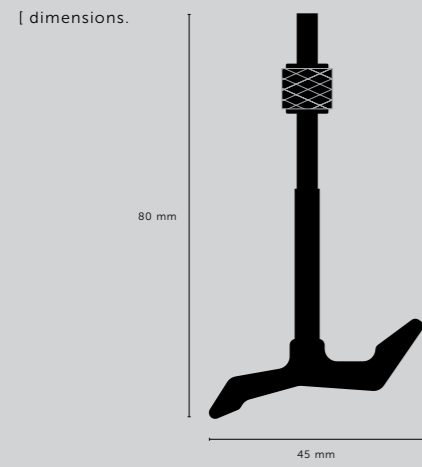

THE HOOK

[knurl.] **CROSS.]**

[details.] **SOLID METAL.]**
MACHINED HEAD.]

[fyi.] **COMES WITH WALL ANCHOR INSERT.]**

[finish.]

STEEL.]
BRASS.] ◀
SMOKED BRONZE.]