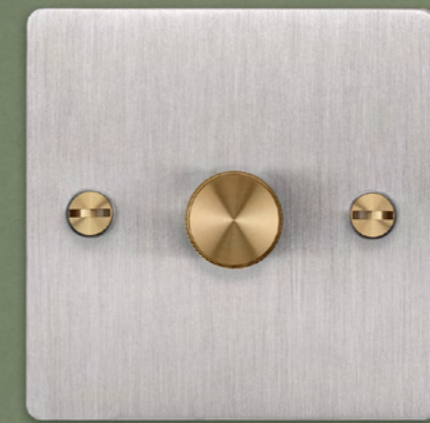

[product image.]