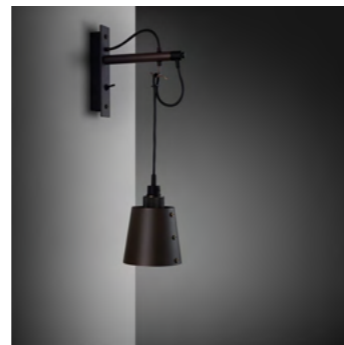

[page. 70.]

[product. **HOOKED WALL / LARGE.]**
[finish. **STONE + STEEL.]** [sku. **RHW-23449.]**
▶ STONE + BRASS.] **RHW-25447.]**
STONE + SMOKED BRONZE.] **RHW-24448.]**
GRAPHITE + STEEL.] **RHW-19446.]**
GRAPHITE + BRASS.] **RHW-18444.]**
GRAPHITE + SMOKED BRONZE.] **RHW-20445.]**