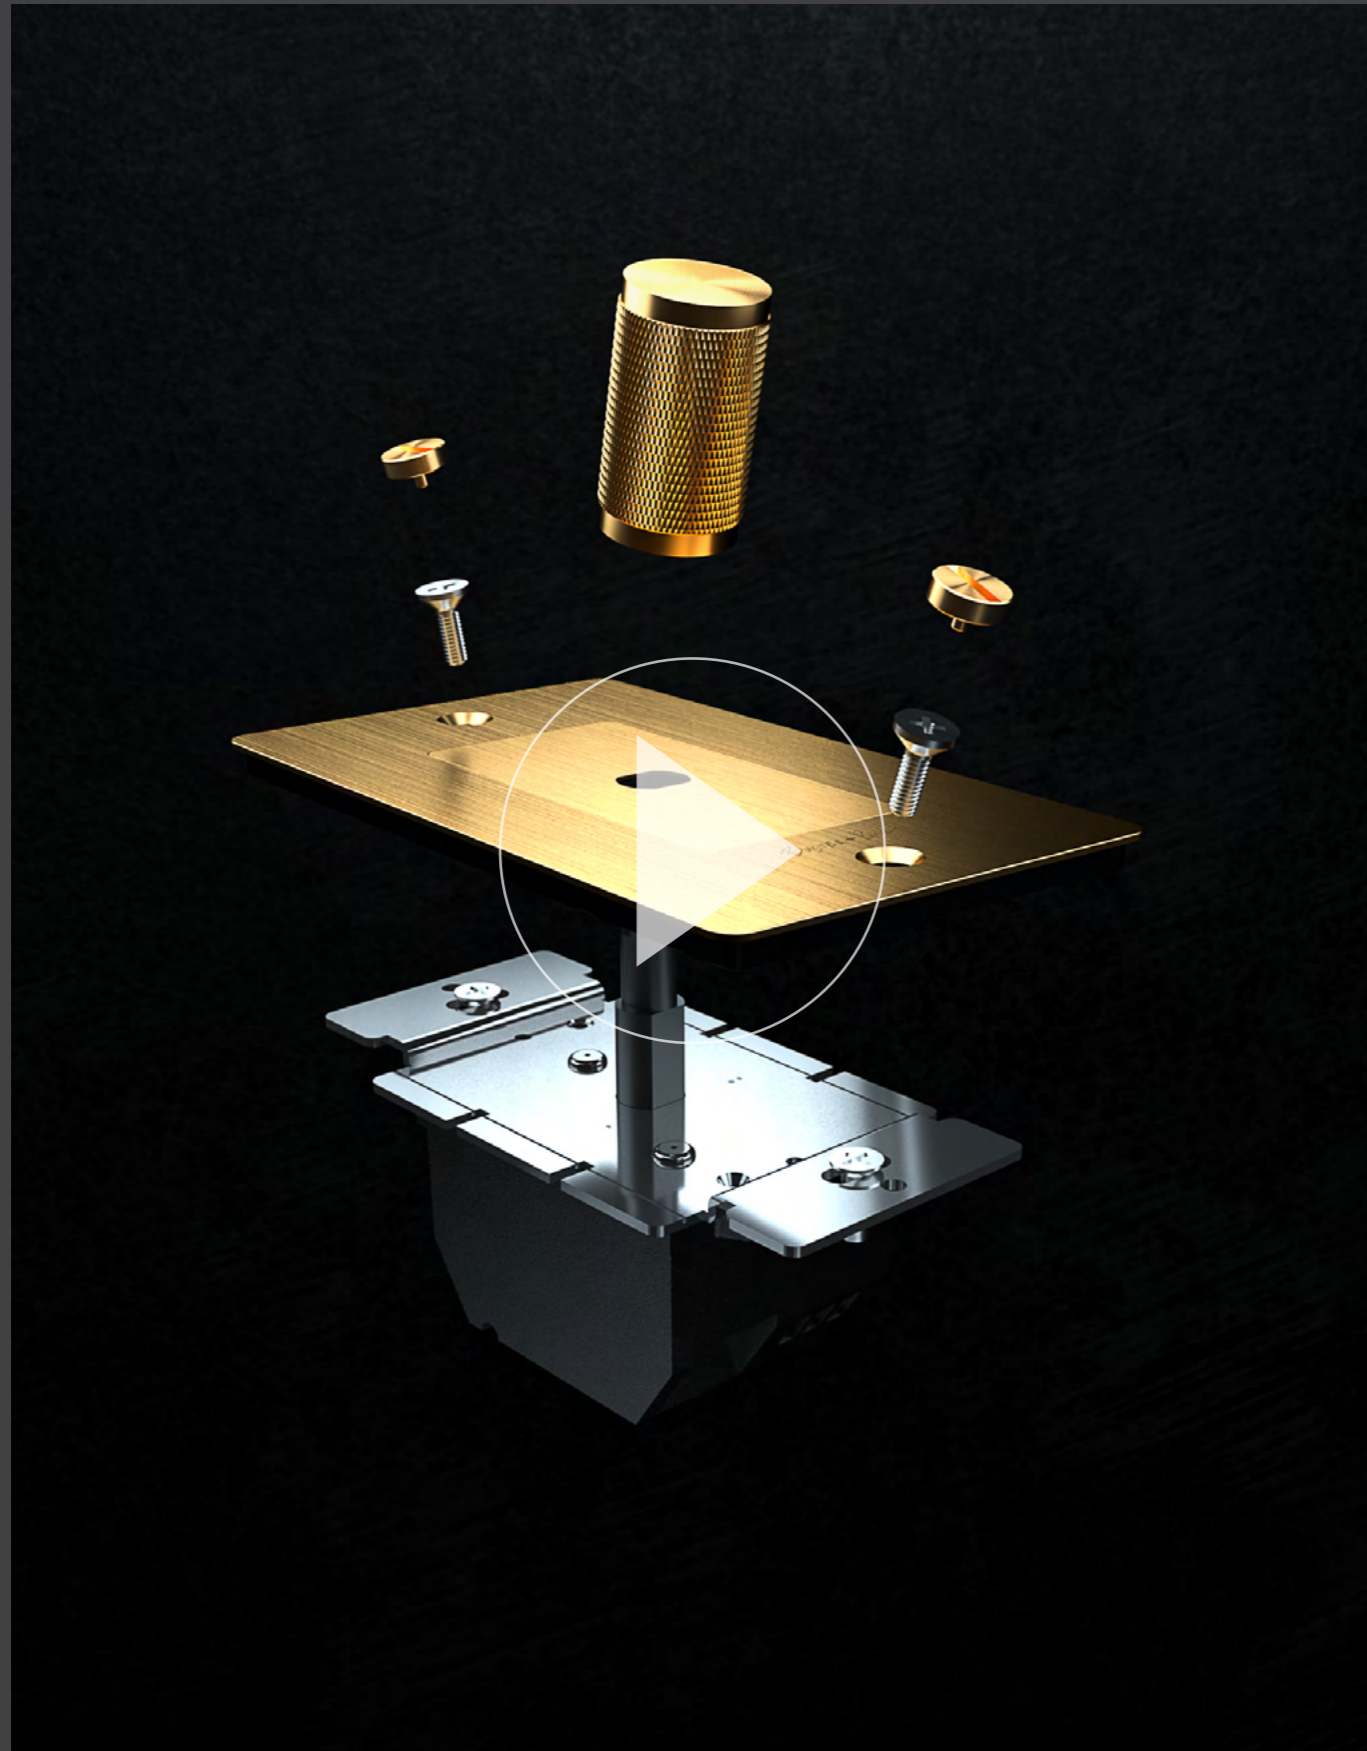

[video. **ELECTRICITY.**]

We transform forgotten home fittings into the unforgettable, by reinventing the way they look, feel and move. To check out our latest **ELECTRICITY** short movie visit us at: **BUSTERANDPUNCH.COM**