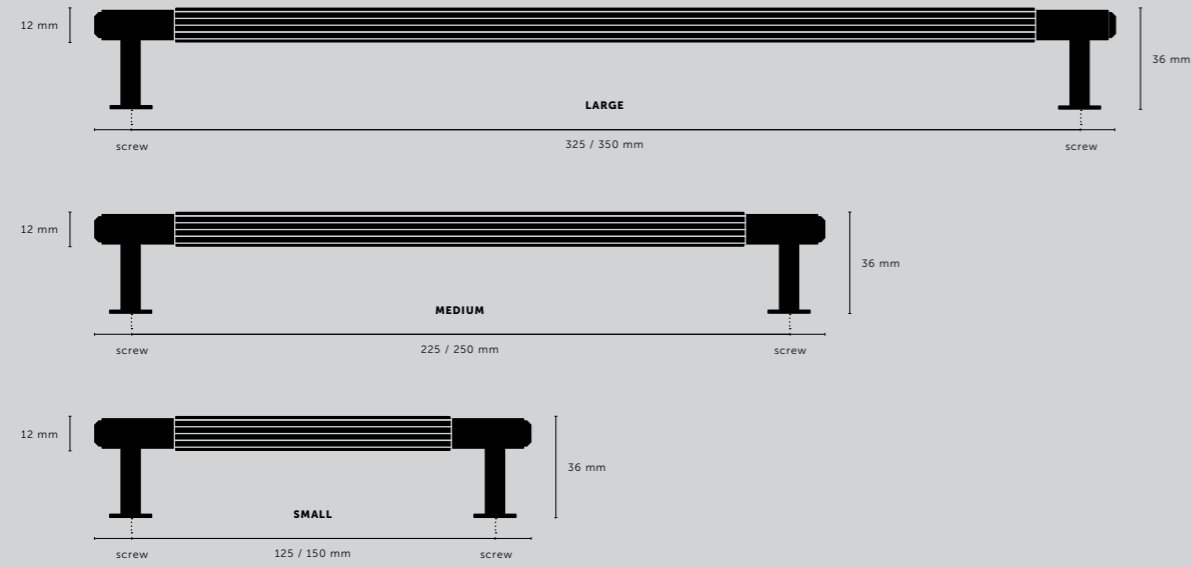

[dimensions.]

[scale.]

900 mm counter