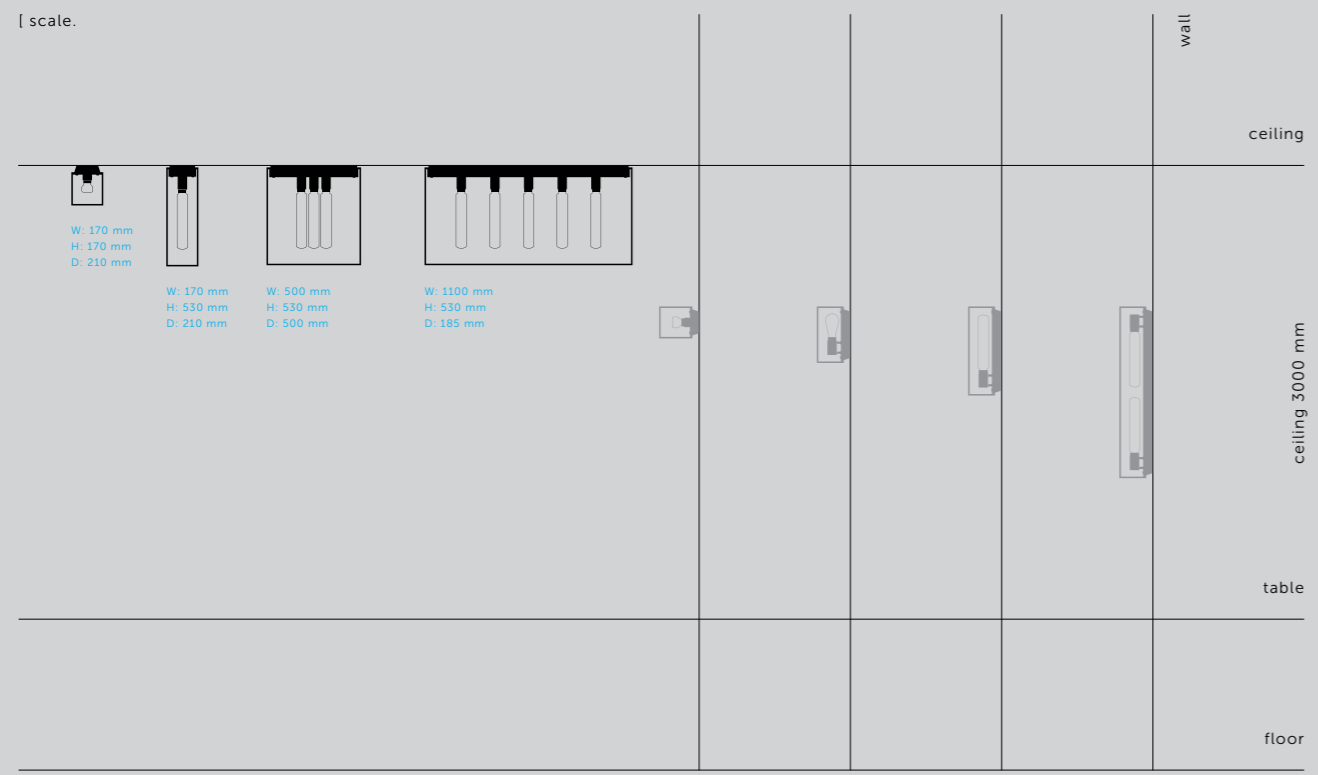

CAGED CEILING

[category.] **CEILING LIGHTS.]**

[size.] **SMALL.]**
LARGE.]
4.0.]
5.0.]

[finish.] **POLISHED WHITE MARBLE.]**
SATIN BLACK MARBLE.]

[socket.] **E27.]**
[voltage.] **220-240V.]**
[classification.] **CB/CE CERTIFIED, CLASS 1 & IP20.]**

[details.] **MATT BLACK METAL CAGE.]**
MATT BLACK KNURLED PENDANT.]
MATT BLACK COIN SCREWS.]

[type.] **CEILING 5.0.]**
[type.] **WALL / LARGE.]**