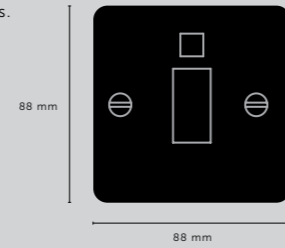

[finish details.] **WHITE.]
STEEL.]
BRASS.]
SMOKED BRONZE.]
BLACK.]**

[dimensions.]