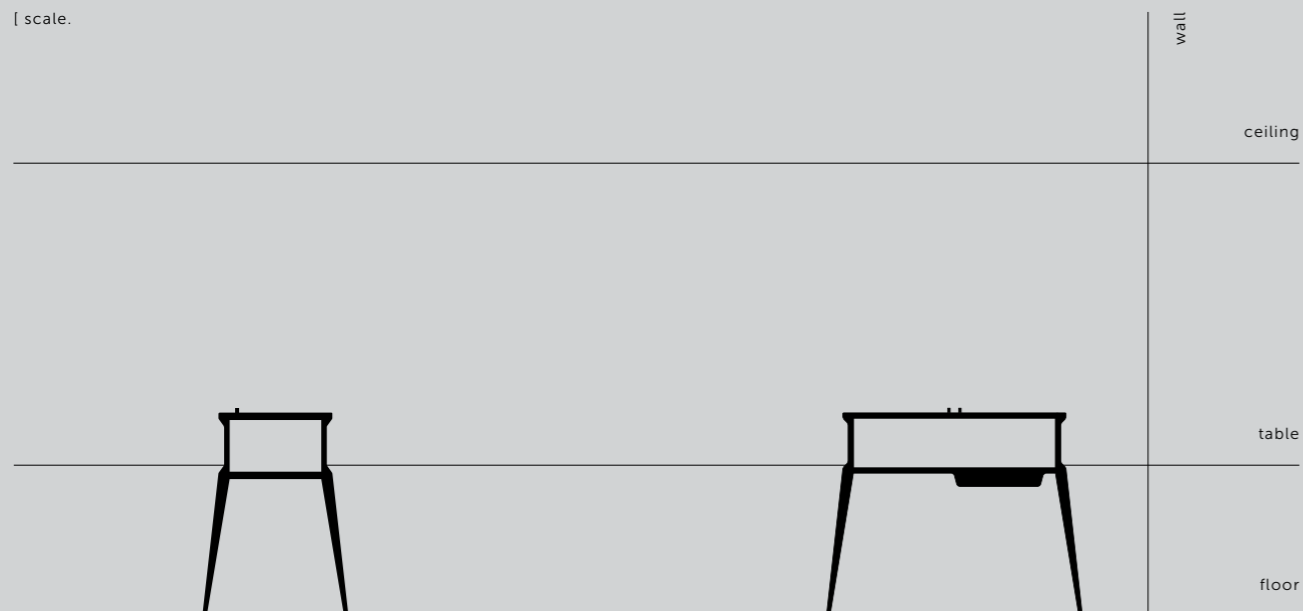

[scale.]

[category.] **FURNITURE.]**
[page.] **100.]**

ROCKSTAR BAR

[finish.] **AMERICAN WALNUT / BRASS.]**

[details.] **WHISKY BAR.]**
SOLID METAL LIGHT FITTING (ON/OFF).]
SOLID BRASS HARDWARE.]
QUILTED SILK BACK PANEL.]
SOLID BRASS LIGHT FITTING (DIMMABLE).]
BULB INCLUDED: LED TEARDROP / AMBER.]

[product image.]