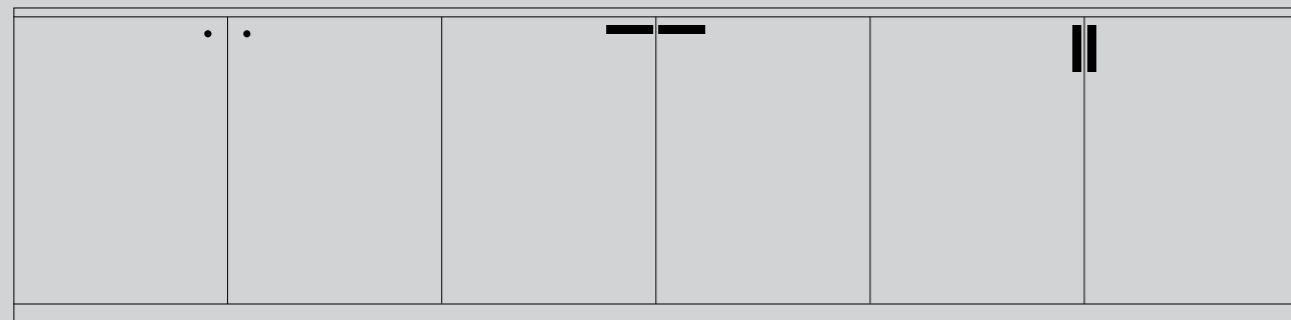

FURNITURE KNOB / CROSS

[knurl.] **CROSS.]**

[details.] **SOLID METAL.]**

[fyi.] **SOLD IN SETS OF TWO.]**

[finish.]
STEEL.] 
BRASS.] 
SMOKED BRONZE.] 
BLACK.] 

[dimensions.]

[scale.]

FURNITURE KNOB / PLATE / CROSS