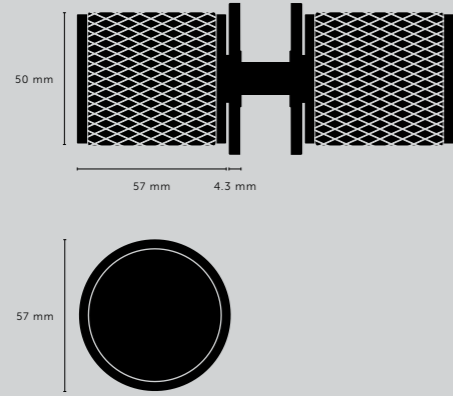

DOOR KNOB SET

[type.] **CENTRE-DISTANCE 30 MM (SWEDEN).
CENTRE-DISTANCE 38 MM (UK).
CENTRE-DISTANCE 41.5 MM (ANZS).**

[knurl.] **CROSS.]**

[details.] **SOLID METAL.]**

[dimensions.]