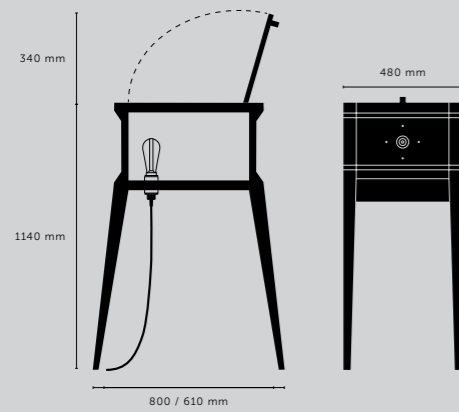

[dimensions.]