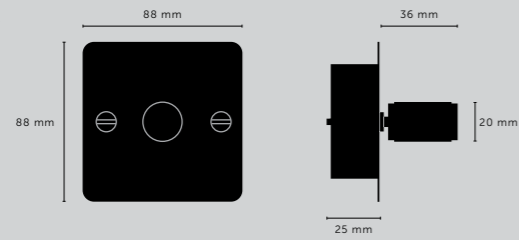

DIMMER SWITCH

[knurl.] **CROSS.]**

[finish.]

[type.] **1G.]**
2G.]
3G.]
4G.]

[details.] **SOLID METAL.]**
COIN SCREWS.]
2-WAY.]
ELECTRONIC SOFT START.]
DIMS LED / HALOGEN / INCANDESCENT.]
LEADING EDGE & TRAILING EDGE MODES.]

WHITE.]
WHITE + STEEL.]
WHITE + BRASS.]
STEEL.]
STEEL + BRASS.]
BRASS.]
SMOKED BRONZE.]
SMOKED BRONZE + BRASS.]
BLACK.]
BLACK + STEEL.]
BLACK + BRASS.]

[dimensions.]