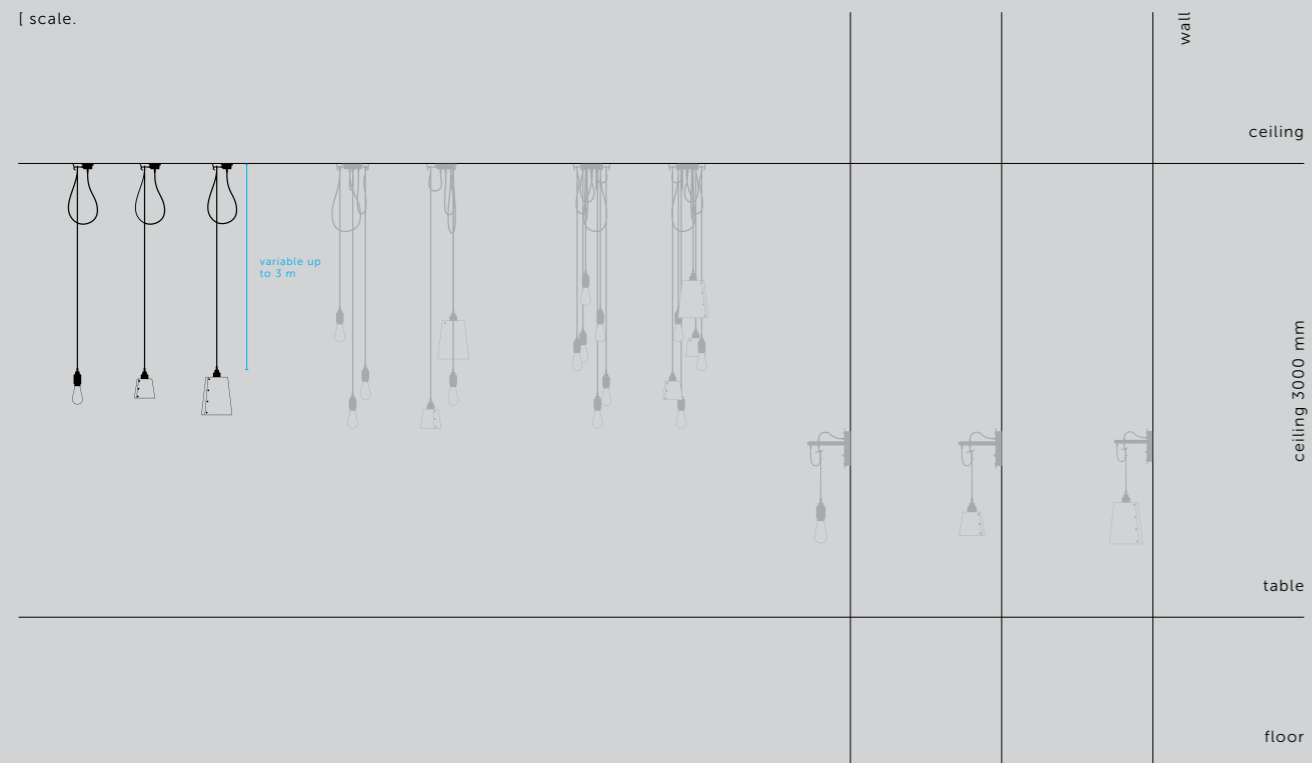

HOOKED 1.0

[category.] **PENDANTS.]**

[finish details.

- **STEEL.]**
- **BRASS.]**
- **SMOKED BRONZE.]**

[type.] **NUDE.]**
SMALL.]
LARGE.]

[finish shade.

- **STONE.]**
- **GRAPHITE.]**

[cable length.] **UP TO 3M.]**

[socket.] **E27.]**
[voltage.] **220-240V.]**
[classification.] **CB/CE CERTIFIED, CLASS 1 & IP20.]**

[details.

- **SOLID METAL.]**
- **CUSTOMISING HOOKS.]**

[product image.

[scale.