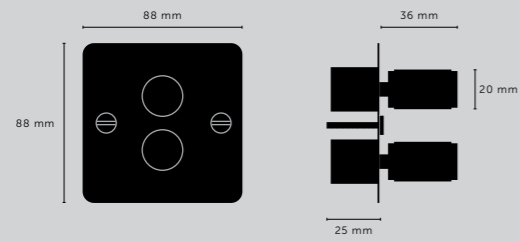

[product image.]