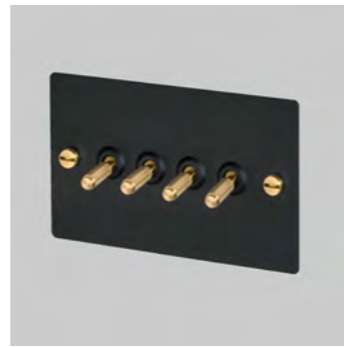

[page. **88.]**

[product. **1G UK PLUG SOCKET.]**
[finish. **WHITE.]** [sku. **UK-SO-CO-1G-WH-A.]**
STEEL.] **UK-SO-CO-1G-ST-A.]**
BRASS.] **UK-SO-CO-1G-BR-A.]**
SMOKED BRONZE.] **UK-SO-CO-1G-SM-A.]**
▶ BLACK.] **UK-SO-CO-1G-BL-A.]**