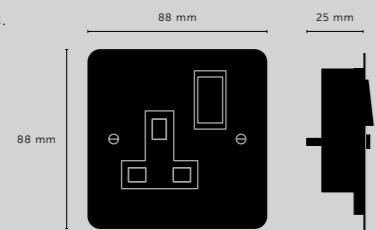

UK PLUG SOCKET

[type.]
1G UK PLUG SOCKET.]
2G UK PLUG SOCKET.]
2G UK PLUG / USB SOCKET.]

[details.]
13AMP SWITCHED.]
SOLID METAL.]

[finish details.]
WHITE.]
STEEL.]
BRASS.]
SMOKED BRONZE.]
BLACK.]

[dimensions.]