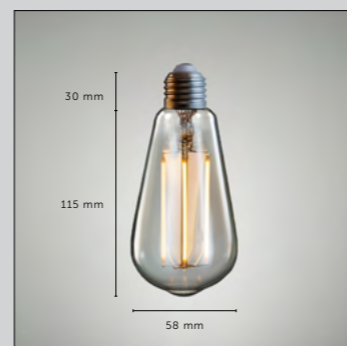

LED-TEARDROP AMBER

[type. **DIMMABLE LED.**]
[life. **30 000 HRS.**]
[socket. **E27.**]

[power. **3.5W.**]
[supply. **200-240 V.**]
[cri. **80.**]

[finish details. **AMBER.**] ☐
[light appearance. **2500K.**]
[lumen. **MAX 400.**]

[product image.