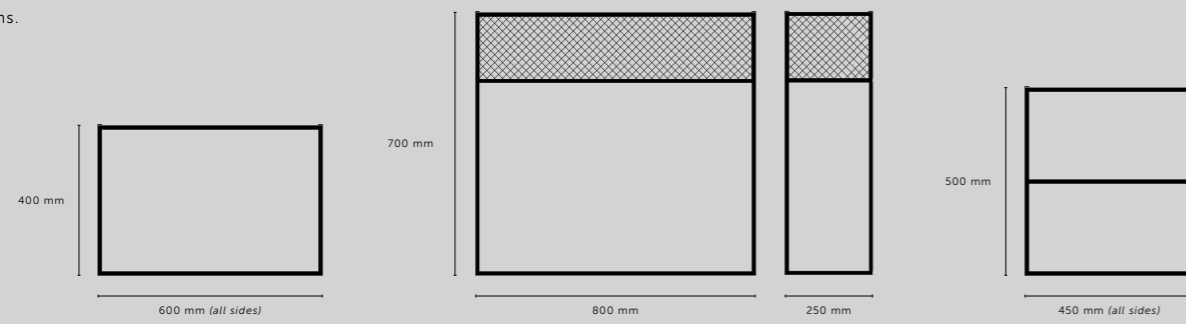

[dimensions.