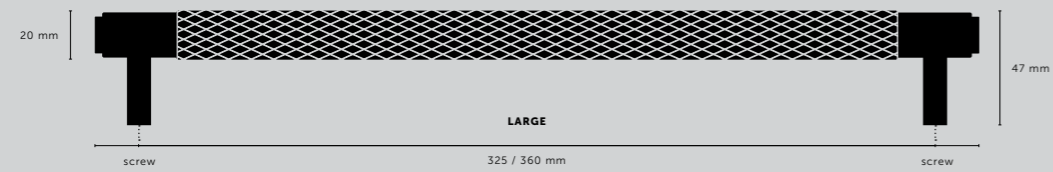

[finish.]
STEEL.]
BRASS.]
SMOKED BRONZE.]
BLACK.]

[knurl.]
CROSS.]

[details.]
SOLID METAL.]
COIN SCREW ENDS.]

[product image.]

[fyi.]
DOUBLE-SIDED VERSION AVAILABLE PG. 48.]

[dimensions.]

[scale.]

900 mm counter