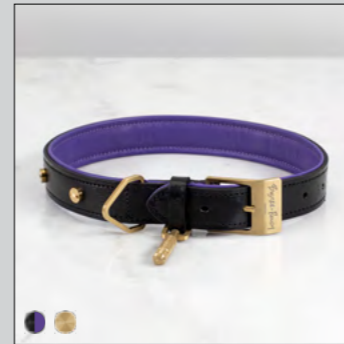

[finish.] **BLACK LEATHER + PURPLE INSIDE.]**

[finish details.] **STEEL.]**
BRASS.]

[details.] **GENTLY EMBOSSED BLACK BUFFALO LEATHER.]**
SUPER -SOFT PURPLE COW LEATHER.]
SOLID METAL COIN SCREW STUDDING.]
CROSS-KNURLED OPENABLE DOG PENDANT.]

product image.