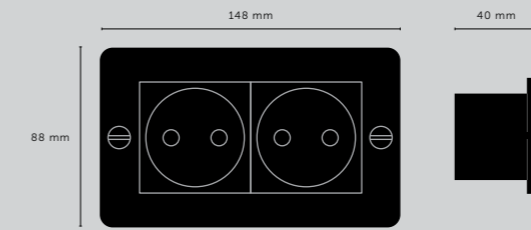

EURO PLUG SOCKET

[size.]
1G EURO PLUG SOCKET.]
2G EURO PLUG SOCKET.]
1G USB SOCKET.]

[details.]
16AMP SWITCHED.]
SOLID METAL.]
COIN SCREWS.]

[finish details.]
WHITE.]
STEEL.]
BRASS.]
SMOKED BRONZE.]
BLACK.]

[dimensions.]