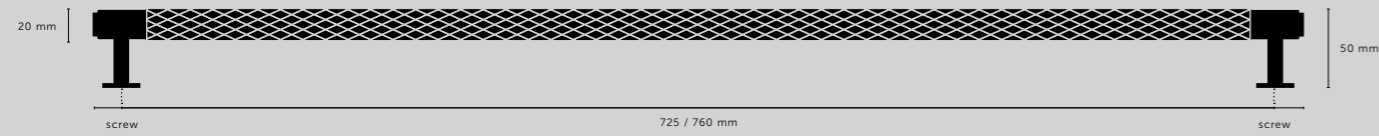

[dimensions.]

[scale.]