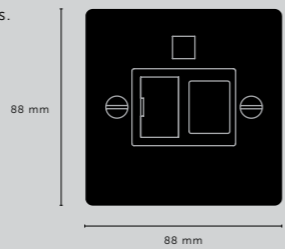

[finish details.] **WHITE.]
STEEL.]
BRASS.]
SMOKED BRONZE.]
BLACK.]**

[dimensions.]