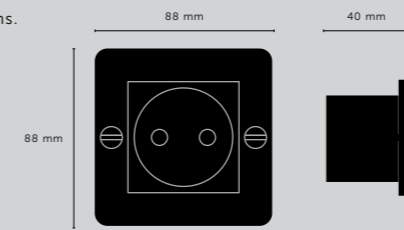

EURO PLUG SOCKET

[size.]
1G EURO PLUG SOCKET.]
2G EURO PLUG SOCKET.]
1G USB SOCKET.]

[details.]
16AMP SWITCHED.]
SOLID METAL.]
COIN SCREWS.]

[finish details.]
WHITE.]
STEEL.]
BRASS.]
SMOKED BRONZE.]
BLACK.]

[dimensions.]