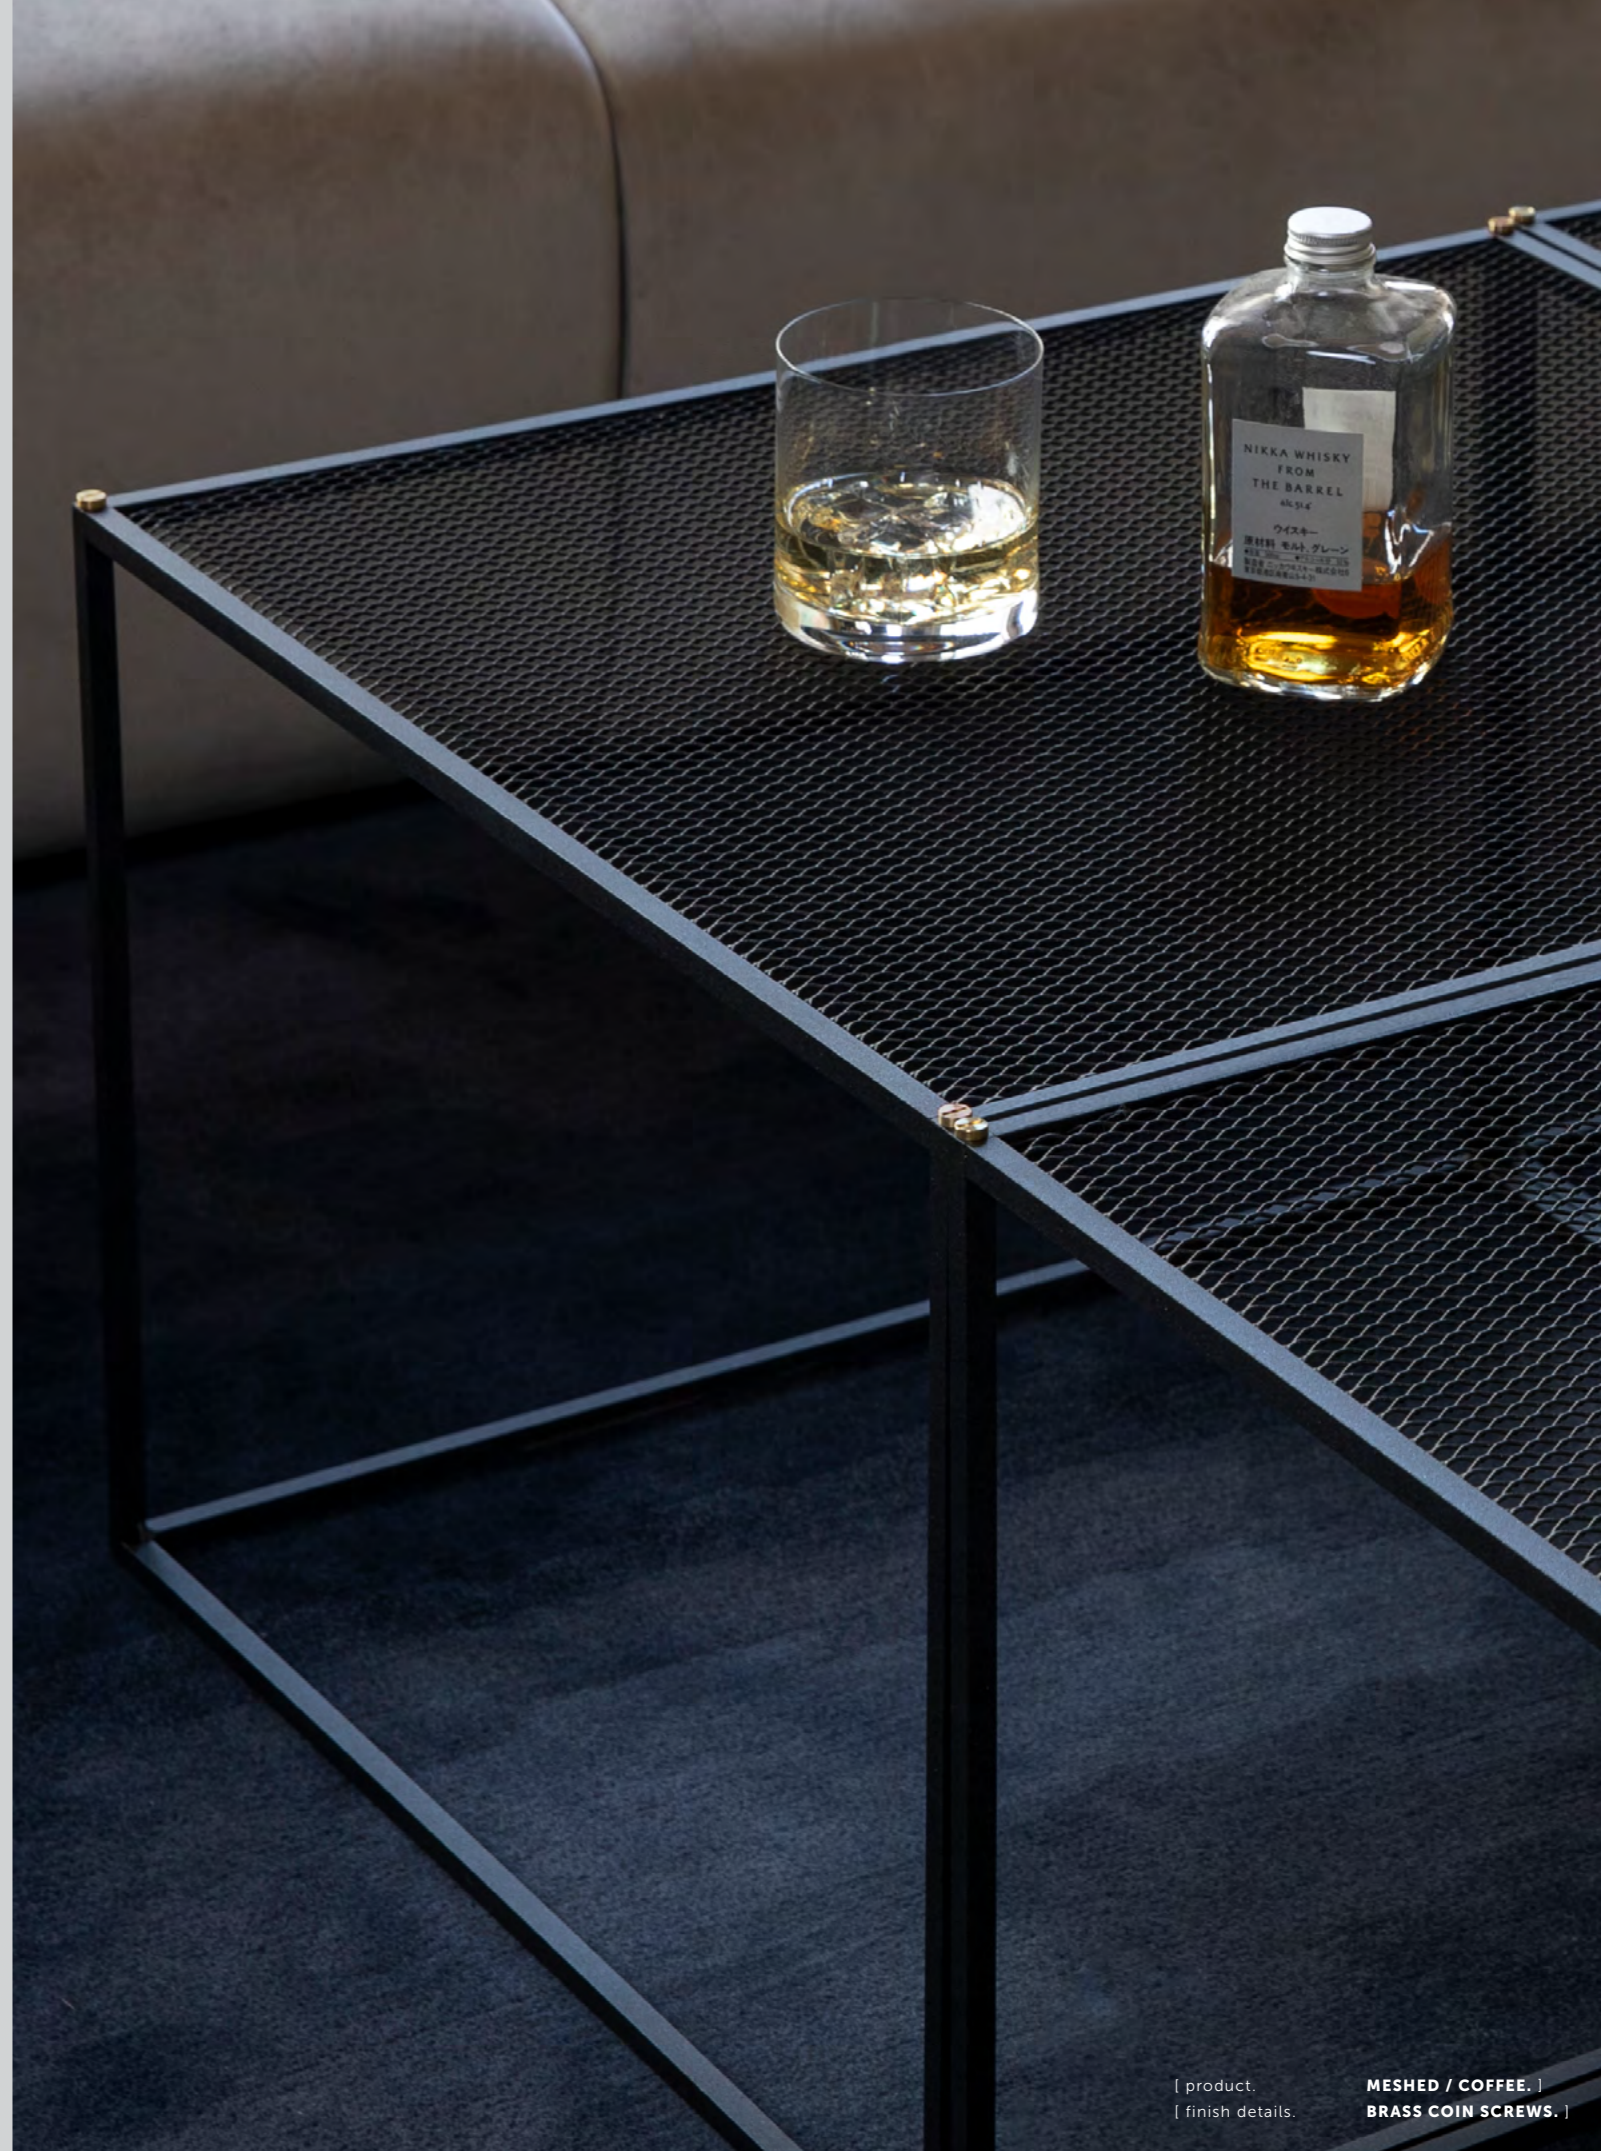

MESHED

[category. **TABLES.**]

[finish. **MATT BLACK STEEL.**]

[type. **MESHED / COFFEE.**]
MESHED / PLANTER.]
MESHED / SIDE TABLE.]

[details. **PERFORATED MESH.**]
COIN SCREWS IN BRASS & STEEL.]
SOLID METAL.]

[product image.

[dimensions.

[scale.