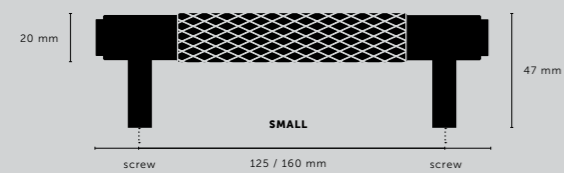

[finish.]
STEEL.]
BRASS.]
SMOKED BRONZE.]
BLACK.]

[knurl.]
CROSS.]

[details.]
SOLID METAL.]
COIN SCREW ENDS.]

[product image.]

[fyi.]
DOUBLE-SIDED VERSION AVAILABLE PG. 48.]

[dimensions.]

[scale.]

900 mm counter