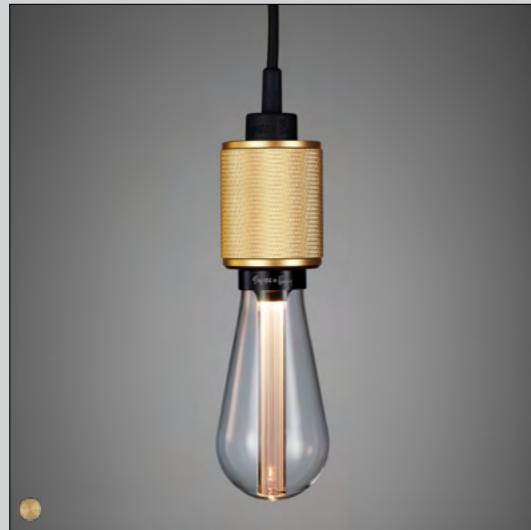

COMES WITH A MATT BLACK METAL CEILING ROSE.]

[socket.] **E27.]**

[voltage.] **220-240V.]**

[classification.] **CB/CE CERTIFIED, CLASS 1 & IP20.]**

[details.] **SOLID METAL.]**

MATT BLACK RUBBER.]

[product image.]