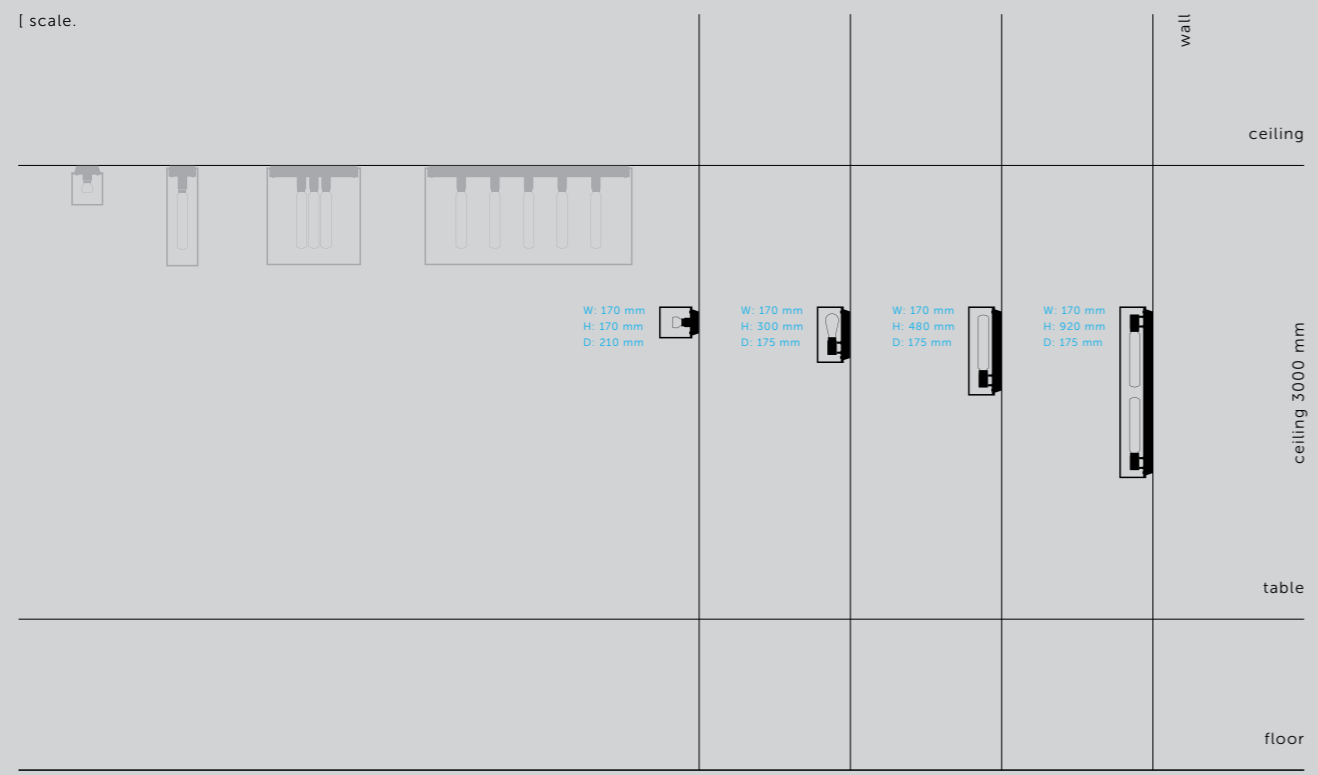

CAGED WALL

[category.] **WALL LIGHTS.]**

[type.] **SMALL.]**
MEDIUM.]
LARGE.]
X-LARGE.]

[finish.] **POLISHED WHITE MARBLE.]**
SATIN BLACK MARBLE.]

[socket.] **E27.]**
[voltage.] **220-240V.]**
[classification.] **CB/CE CERTIFIED, CLASS 1 & IP20.]**

[details.] **MATT BLACK METAL CAGE.]**
MATT BLACK KNURLED PENDANT.]
MATT BLACK COIN SCREWS.]