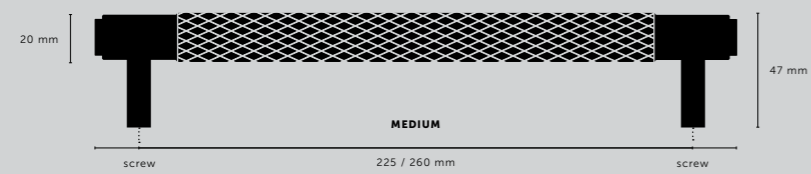

[finish.]
STEEL.]
BRASS.]
SMOKED BRONZE.]
BLACK.]

[knurl.]
CROSS.]

[details.]
SOLID METAL.]
COIN SCREW ENDS.]

[product image.]

[fyi.]
DOUBLE-SIDED VERSION AVAILABLE PG. 48.]

[dimensions.]

[scale.]

900 mm counter