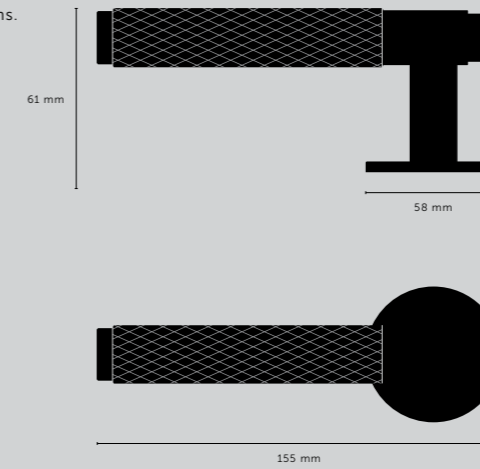

DOOR HANDLE SET / SPRUNG

[type.] **CENTRE-DISTANCE 38 MM.]**

[finish.]

STEEL.]
BRASS.]
SMOKED BRONZE.]
BLACK.]

[knurl.] **CROSS.]**

[details.] **SOLID METAL.]**
COIN SCREW END.]

[fyi.] **SOLD IN PAIRS.]**
SPRING ASSISTED ROSE TO ENSURE HANDLE RETURNS TO CENTRE.]
FITS DOORS OF THICKNESS 35 - 54MM WITH SUPPLIED FITTINGS.]
INTERIOR USE ONLY.]
FOR USE IN UK & PARTS OF EU OR ROW IF USING OUR LATCHES.]

[dimensions.] [product image.]

DOOR HANDLE / FIXED

[type.] **FIXED.]**

[finish.]

STEEL.]
BRASS.]
SMOKED BRONZE.]
BLACK.]

[knurl.] **CROSS.]**

[details.] **SOLID METAL.]**
COIN SCREW END.]

[fyi.] **SOLD AS A SINGLE HANDLE.]**
HANDLE REMAINS IN FIXED POSITION.]
CAN BE FITTED TO ANY DOOR.]
INTERIOR USE ONLY.]

[dimensions.] [product image.]

DOOR HANDLE SET / UNSPRUNG

[type.] **CENTRE-DISTANCE 30 MM (SWEDEN).]**
CENTRE-DISTANCE 38MM (UK)* TRADE PRODUCT ONLY.]

[finish.]

STEEL.]
BRASS.]
SMOKED BRONZE.]
BLACK.]

[knurl.] **CROSS.]**