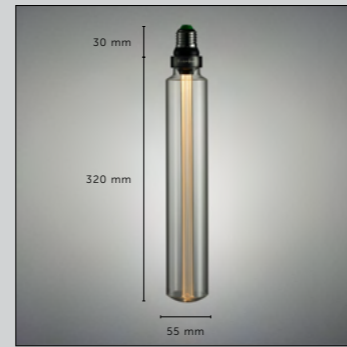

BUSTER BULB / TUBE

[type. **DIMMABLE LED.**]
[life. **30 000 HRS.**]
[socket. **E27.**]

[power. **5W.**]
[supply. **220-240V~**]
[cri. **80.**]

[finish details. **CRYSTAL.**] ☐
[light appearance. **2700K.**]
[lumen. **MAX 320.**]

[type. **NON-DIMMABLE LED.**]
[life. **30 000 HRS.**]
[socket. **E27.**]

[power. **2W.**]
[supply. **110-240V~**]
[cri. **80.**]

[finish details. **CRYSTAL.**] ☐
[light appearance. **2700K.**]
[lumen. **110.**]