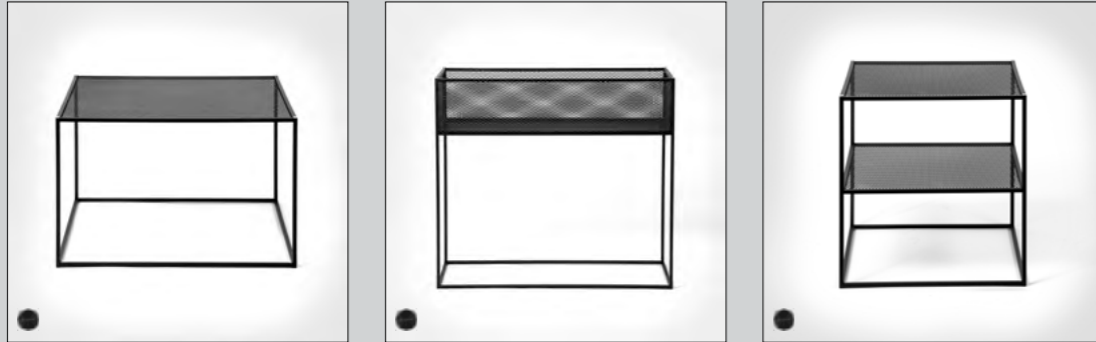

MESHED

[category. **TABLES.**]

[finish. **MATT BLACK STEEL.**]

[type. **MESHED / COFFEE.**]
MESHED / PLANTER.]
MESHED / SIDE TABLE.]

[details. **PERFORATED MESH.**]
COIN SCREWS IN BRASS & STEEL.]
SOLID METAL.]

[product image.