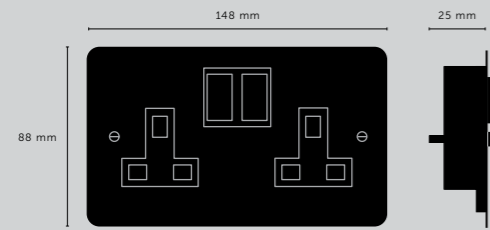

UK PLUG SOCKET

[type.]
1G UK PLUG SOCKET.]
2G UK PLUG SOCKET.]
2G UK PLUG / USB SOCKET.]

[details.]
13AMP SWITCHED.]
SOLID METAL.]

[finish details.]
WHITE.]
STEEL.]
BRASS.]
SMOKED BRONZE.]
BLACK.]

[dimensions.]