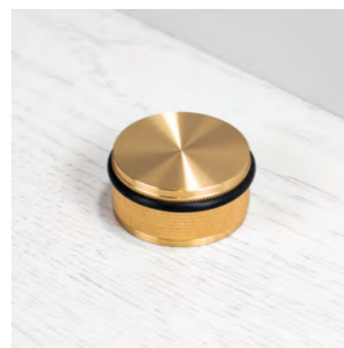

[page. 46.]

[product. **DOOR STOP / WALL.]**
[finish. **STEEL.]** [sku. **RDS-07265.]**
BRASS.] **RDS-05266.]**
SMOKED BRONZE.] **RDS-09267.]**
BLACK.] **RDS-02268.]**