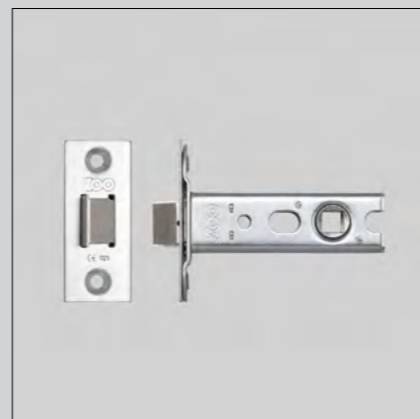

[collection. **LINEAR.**]

Our new linear-knurl pattern is machined into 12mm diameter solid bar and inspired by fashion accessory hardware. Elegant in look and scale this knurl is beautifully refined. The linear-knurl is accompanied by machined torx screws.

[dimensions.]

[product image.]

[scale.]

[knurl.] **LINEAR.]**
[finish.] **BURNT STEEL.]**

PRECIOUS BAR / LINEAR

[knurl.] **LINEAR.]**

[product image.]

[details.] **SOLID METAL.]**
PADLOCK + CHAIN.]

[product image.]

DOOR TUBULAR LATCH

[details.] **57MM BACKSET.]**
FOR USE WITH OUR DOOR HANDLES
(NOT FIXED).]

[product image.]

[finish.] **STEEL.]** ◀

THUMBTURN LOCK

[knurl.] **CROSS.]**

[finish.] **STEEL.]** ◀
BRASS.]
SMOKED BRONZE.]
BLACK.]

[details.] **SOLID METAL.]**

[dimensions.]

[product image.]

LATCH TRIM PLATE FINISH UPGRADE

[info.] **DOOR LEVER LATCH PLATE.]**
SOLID METAL.]

[product image.]

[to fit.] **DOOR TUBULAR LATCH OR THUMBTURN LOCK LATCH.]**