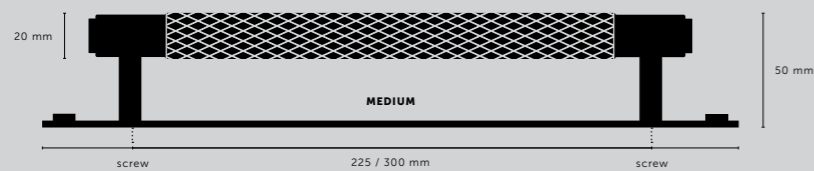

[product image.]

[dimensions.]

[scale.]

900 mm counter

[size.]
LARGE.]
[finish.]
STEEL.]

CLOSET BAR / CROSS

[knurl.] **CROSS.]**

[finish.] **STEEL.]**
BRASS.]
SMOKED BRONZE.]
BLACK.]