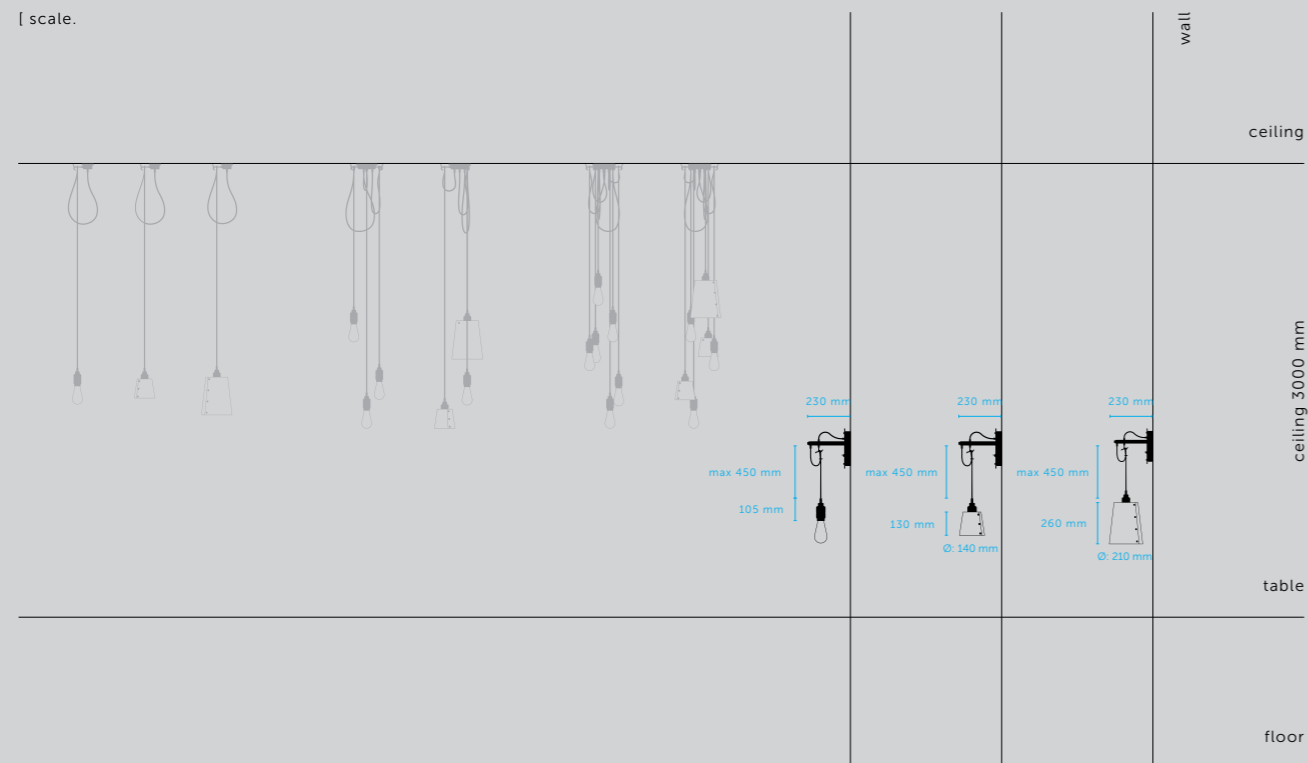

[scale.

[type.] **HOOKED WALL / SMALL.]**
[finish.] **STONE + STEEL.]**