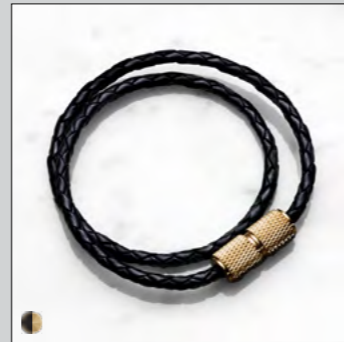

DOUBLE BRACELET

[details.] **PLAITED BLACK LEATHER.]**
SOLID KNURLED METAL.]

[product image.]

[finish details.] **BLACK LEATHER + BRASS.]**
BLACK LEATHER + BLACK METAL.]

[lengths.] **360 MM.]**
400 MM.]
420 MM.]