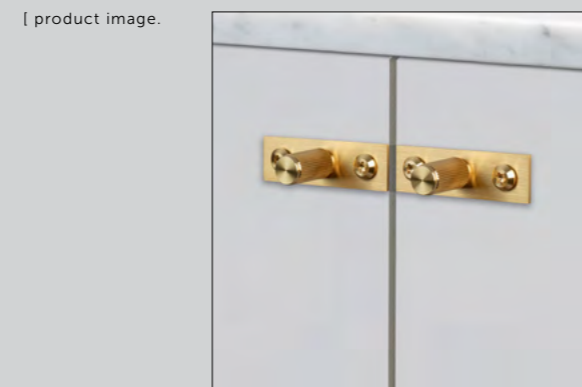

FURNITURE KNOB / LINEAR

[knurl.] **LINEAR.]**

[details.] **SOLID METAL.]**

[fyi.] **SOLD IN SETS OF TWO.]**

[finish.]
STEEL.] 
BRASS.] 
GUN METAL.]  ◀
BLACK.] 

[dimensions.]

[scale.]

FURNITURE KNOB / PLATE / LINEAR

[knurl.] **LINEAR.]**

[details.] **SOLID METAL.]**
BACKPLATE.]
COIN SCREWS.]

[fyi.] **SOLD IN SETS OF TWO.]**

[finish.]
STEEL.] 
BRASS.]  ◀
GUN METAL.] 
BLACK.] 

[dimensions.]

PULL BAR / LINEAR

[size.]
SMALL.]
MEDIUM.]
LARGE.]