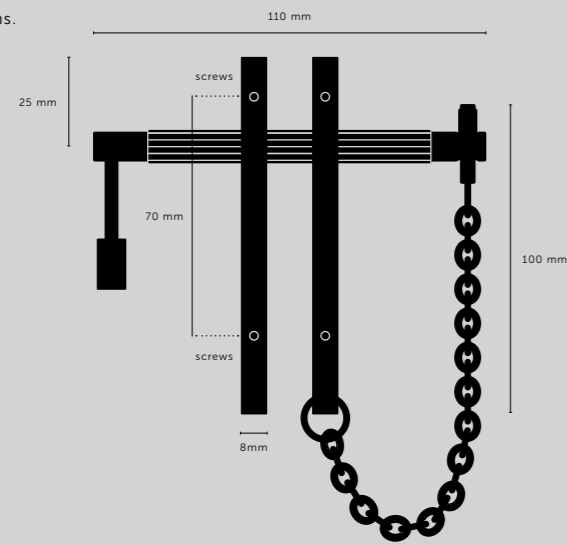

[dimensions.]

[product image.]

[scale.]

[knurl.] **LINEAR.]**
[finish.] **BURNT STEEL.]**

PRECIOUS BAR / LINEAR

[knurl.] **LINEAR.]**

[product image.]

[details.] **SOLID METAL.]**
PADLOCK + CHAIN.]

[fyi.] **INCLUDES B+P LOW SECURITY**
PADLOCK AND KEY.]

[finish.] **BURNT STEEL.]**  ◀
BRASS.] 

[dimensions.]

[scale.]

[collection. **CROSS.**]

Our signature cross-knurled pattern is diamond-cut into 20mm diameter solid bar and inspired by machinery. Industrial in look and scale this knurl feels amazing under touch. The cross-knurled is accompanied by our signature solid metal coin screws.