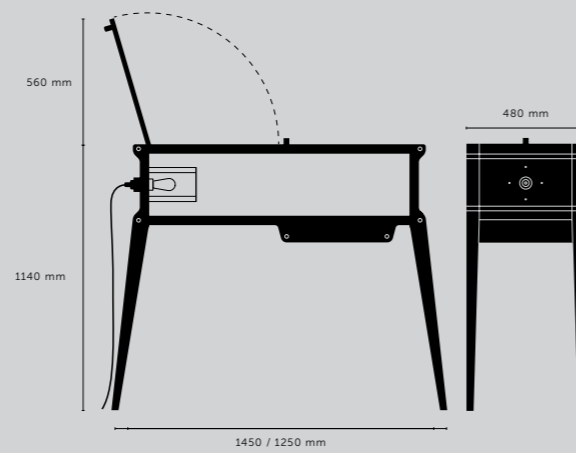

[dimensions.]