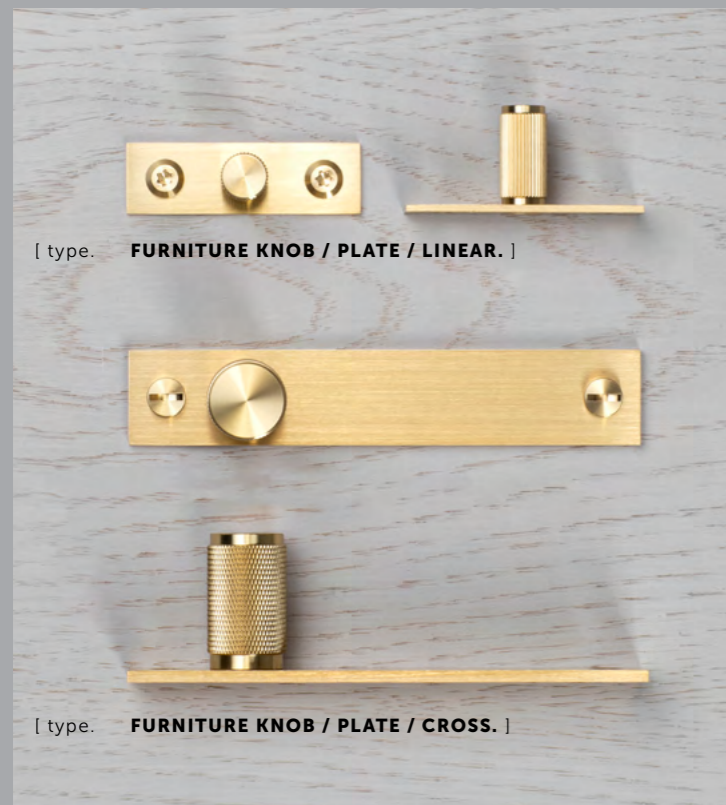

[details.] **SOLID METAL.]**
COIN SCREW ENDS.]

[details.] **COMES WITH 2 X 24 MM SMALL DISCS.]**
FITS THROUGH CABINET DOOR FROM BACKSIDE.]
DOUBLE-SIDED VERSION AVAILABLE PG. 50.]

[product image.]

[dimensions.]

[scale.]

T-BAR / CROSS

[knurl.] **CROSS.]**

[details.] **SOLID METAL.]**

[finish.]
STEEL.] 
BRASS.] 
SMOKED BRONZE.] 
BLACK.] 

[scale.]

T-BAR / PLATE / CROSS

[knurl.] **CROSS.]**

[details.] **SOLID METAL
 BACKPLATE.]
 COIN SCREWS.]**

[finish.]
STEEL.] 
BRASS.] 
SMOKED BRONZE.] 
BLACK.] 

[product.] **T-BAR.]**
 [finish.] **BRASS.]**

[scale. **LINEAR vs CROSS.**]

THE HOOK

[knurl.] **CROSS.]**