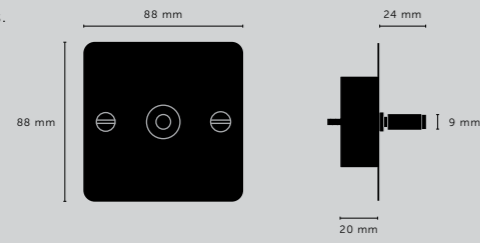

[type.] **1G INTERMEDIATE.]**

1G.]

2G.]

3G.]

4G.]

[details.] **SOLID METAL.]**
COIN SCREWS.]
ON/OFF.]
2-WAY.]
3-WAY (INTERMEDIATE ONLY).]
10AX.]

[dimensions.]

[product image.]