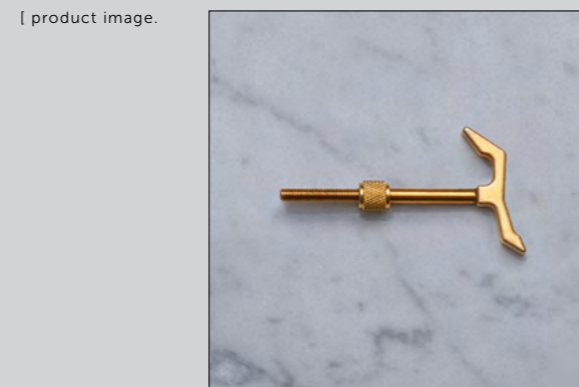

[details.] **SOLID METAL
 BACKPLATE.]
 COIN SCREWS.]**

[finish.]
STEEL.] 
BRASS.] 
SMOKED BRONZE.] 
BLACK.] 

[product.] **T-BAR.]**
 [finish.] **BRASS.]**

[scale. **LINEAR vs CROSS.**]

THE HOOK

[knurl.] **CROSS.]**

[details.] **SOLID METAL.]**
MACHINED HEAD.]

[fyi.] **COMES WITH WALL ANCHOR INSERT.]**

[finish.]

STEEL.] 
BRASS.]  ◀
SMOKED BRONZE.] 

[category. **DOOR HARDWARE.**]

A collection of bold door handles, door knobs, door stops, door pulls and door accessories. Fashioned from solid metal, using a diamond-edge cnc lathe and featuring our signature cross-knurl pattern. Refined by hand.