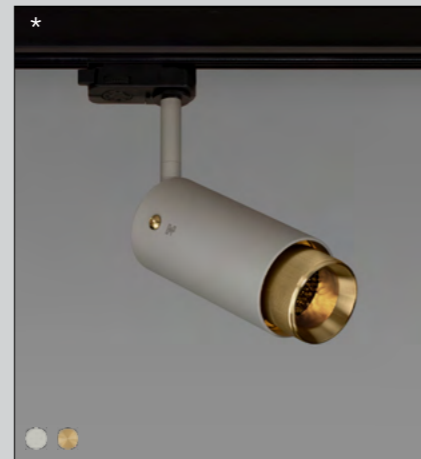

EXHAUST

[category.] **ADJUSTABLE SPOTLIGHTS.]**

[finish details.]
STEEL.]
BURNT STEEL.]
BRASS.]
GUN METAL.]

[type.]
SPOT.]
TRACK.]

[finish body.]
STONE.]
GRAPHITE.]

[knurl.] **LINEAR.]**

[details.]
SOLID METAL.]
TORX SCREWS.]
LOW-GLARE HONEYCOMB FILTER.]

[fyi.] **COMPLETE FITTING COMPRISES OF BODY & DETAIL KIT.]**
GU10 BULB REQUIRED & SOLD SEPARATELY.]

[socket.] **GU10.]**
[voltage.] **220-240V.]**
[classification.] **CB/CE CERTIFIED, CLASS 1 & IP20.]**

[compatability*.] **THE TRACK FITTING WORKS WITH GLOBAL, POWERGEAR, EUTRAC, NORDIC AND UNIPRO 3-CIRCUIT TRACK*.]**

[product image.]