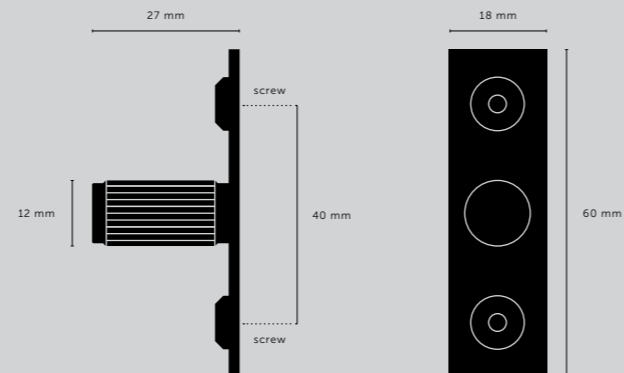

[knurl.] **LINEAR.]**

[details.] **SOLID METAL.]**
BACKPLATE.]
COIN SCREWS.]

[fyi.] **SOLD IN SETS OF TWO.]**

[finish.]
STEEL.] 
BRASS.]  ◀
GUN METAL.] 
BLACK.] 

[dimensions.]

PULL BAR / LINEAR

[size.]
SMALL.]
MEDIUM.]
LARGE.]