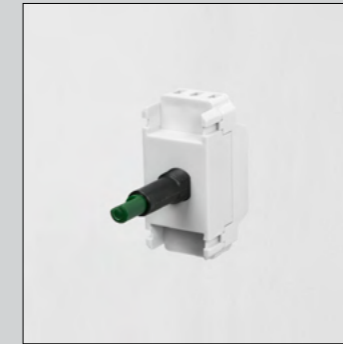

DIMMER MODULES

[type.]
1-10V]
PUSH ON / OFF SWITCH (2 WAY).]
INTERMEDIATE PUSH ON / OFF SWITCH (3 WAY).]

[to fit.]
BUSTER + PUNCH DIMMER SWITCHES.]

[product image.]