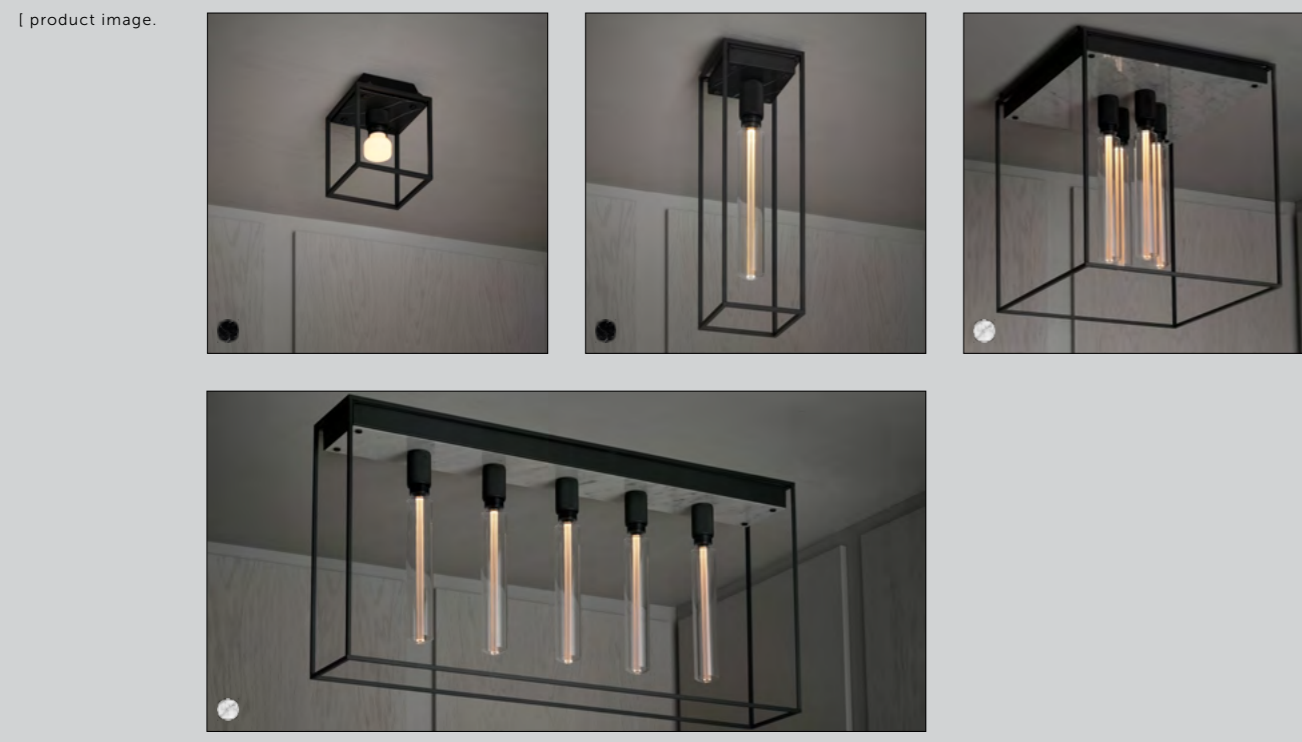

CAGED CEILING

[category.] **CEILING LIGHTS.]**

[size.] **SMALL.]**
LARGE.]
4.0.]
5.0.]

[finish.] **POLISHED WHITE MARBLE.]**
SATIN BLACK MARBLE.]

[socket.] **E27.]**
[voltage.] **220-240V.]**
[classification.] **CB/CE CERTIFIED, CLASS 1 & IP20.]**

[details.] **MATT BLACK METAL CAGE.]**
MATT BLACK KNURLED PENDANT.]
MATT BLACK COIN SCREWS.]

[type.] **CEILING 5.0.]**
[type.] **WALL / LARGE.]**