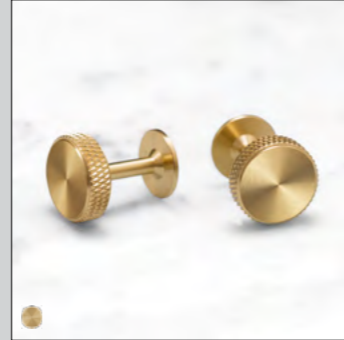

[finish details.] **STEEL.]**
BRASS.]

[knurl.] **CROSS.]**
[details.] **SOLID METAL.]**

[product image.]

[dimensions.] **W: 50 MM.]**
H: 40 MM.]

[product.] **TEALIGHT CANDLE HOLDER.]**
[finish.] **STEEL.]**

NECKLACE

[details.] **NECKLACE WITH VERTICAL PENDANT.]**
SOLID KNURLED METAL.]

[product image.]

[dimensions.] **CHAIN LENGTH Ø: 600 MM.]**
PENDANT HEIGHT: 50 MM.]

[finish details.] **STEEL.]** 
BURNT STEEL.] 
BRASS.] 
BLACK.] 

CUFFLINKS

[details.] **PAIR OF CUFFLINKS.]**
SOLID KNURL METAL.]

[product image.]

[finish details.] **STEEL.]** 
BRASS.] 
BLACK.] 

[dimensions.] **15 MM X 19 MM.]**

DOUBLE BRACELET

[details.] **PLAITED BLACK LEATHER.]**
SOLID KNURLED METAL.]