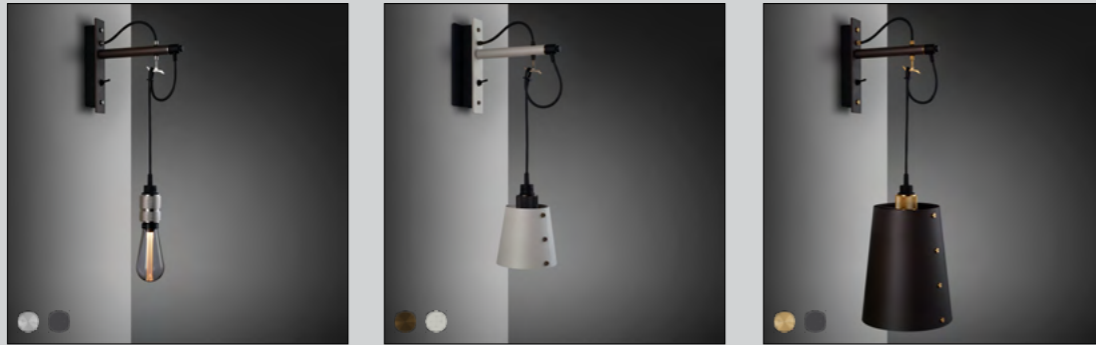

HOOKED WALL

[category.] **WALL LIGHTS.]**

[finish details.

- **STEEL.]**
- **BRASS.]**
- **SMOKED BRONZE.]**

[type.] **NUDE.]**
SMALL.]
LARGE.]

[finish body.

- **STONE.]**
- **GRAPHITE.]**

[cable length.] **UP TO 0.5M.]**

[socket.] **E27.]**
[voltage.] **220-240V.]**
[classification.] **CB/CE CERTIFIED, CLASS 1 & IP20.]**

[details.

- **SOLD METAL.]**
- **MACHINED HOOKS.]**

[product image.