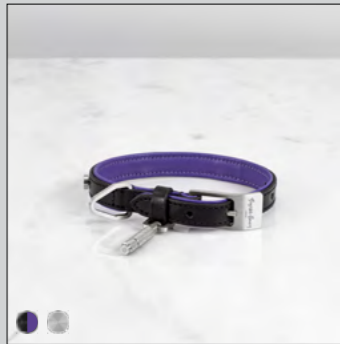

DOG COLLAR

[category.] **PET ACCESSORIES.]**

[size.] **X-SMALL.]**
SMALL.]
MEDIUM.]
LARGE.]
X-LARGE.]

[knurl.] **CROSS.]**

product image.