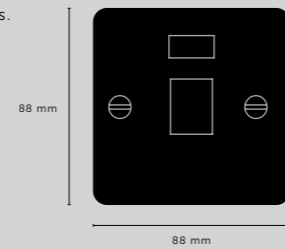

[finish details.] **WHITE.]
STEEL.]
BRASS.]
SMOKED BRONZE.]
BLACK.]**

[dimensions.]