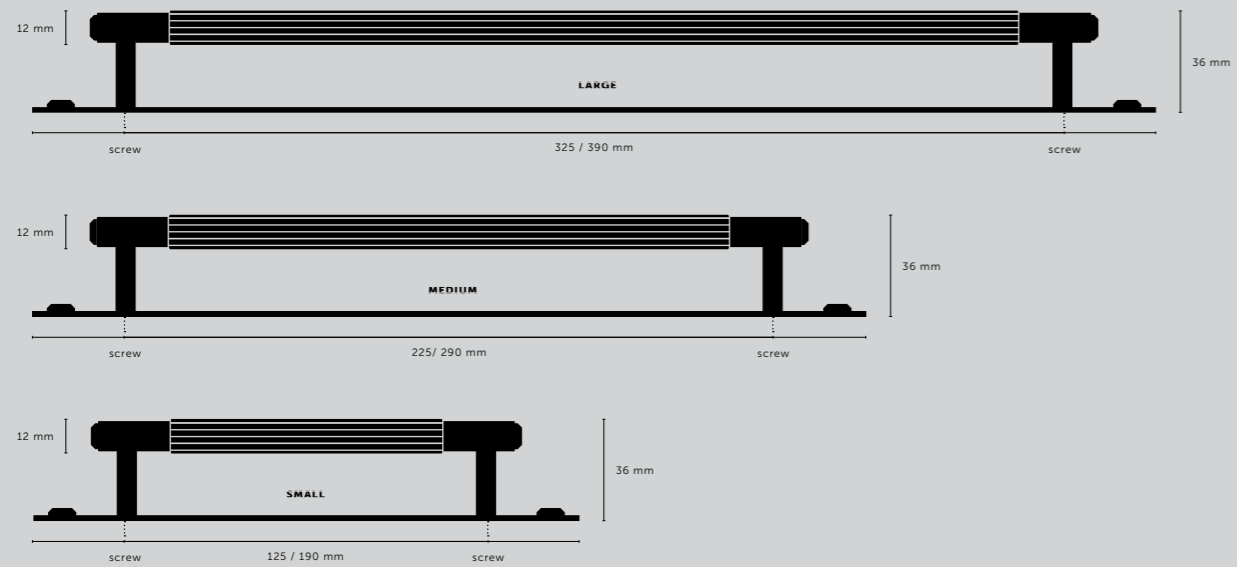

PULL BAR / PLATE / LINEAR

[size.]
SMALL.]
MEDIUM.]
LARGE.]

[finish.]
STEEL.]
BRASS.]
GUN METAL.] ◀
BLACK.]

[knurl.]
LINEAR.]

[details.]
SOLID METAL.]
BACKPLATE.]
TORX SCREWS.]

[product image.]

[dimensions.]