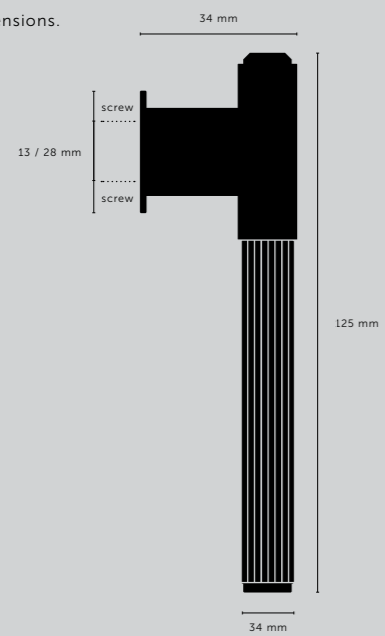

L-BAR / LINEAR

[knurl.] **LINEAR.]**

[finish.]

STEEL.]
BURNT STEEL.]
BRASS.] ◀
GUN METAL.]
BLACK.]

[details.]
SOLID METAL.]
MACHINED STALK.]
TORX SCREW END.]

[dimensions.]