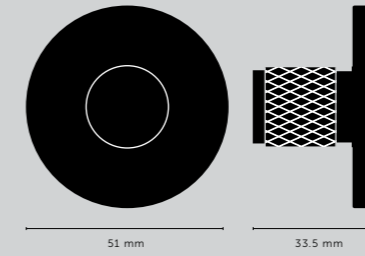

[details.] **SOLID METAL.]**

[dimensions.]

[product image.]

LATCH TRIM PLATE FINISH UPGRADE

[info.] **DOOR LEVER LATCH PLATE.]**
SOLID METAL.]

[product image.]

[to fit.] **DOOR TUBULAR LATCH OR THUMBTURN LOCK LATCH.]**