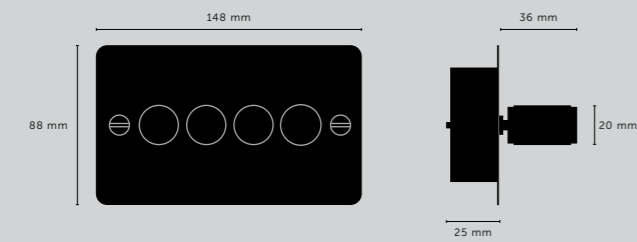

[product image.]