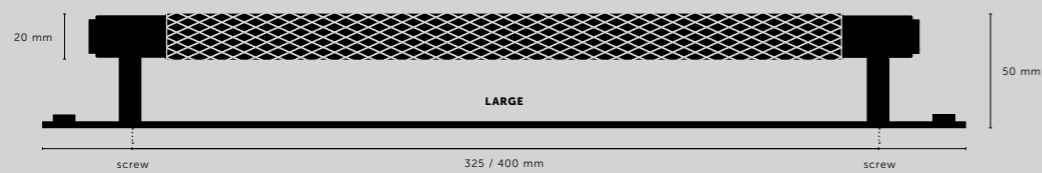

[product image.]

[dimensions.]

[scale.]

900 mm counter

[size.]
LARGE.]
[finish.]
STEEL.]

CLOSET BAR / CROSS

[knurl.] **CROSS.]**

[finish.] **STEEL.]**
BRASS.]
SMOKED BRONZE.]
BLACK.]