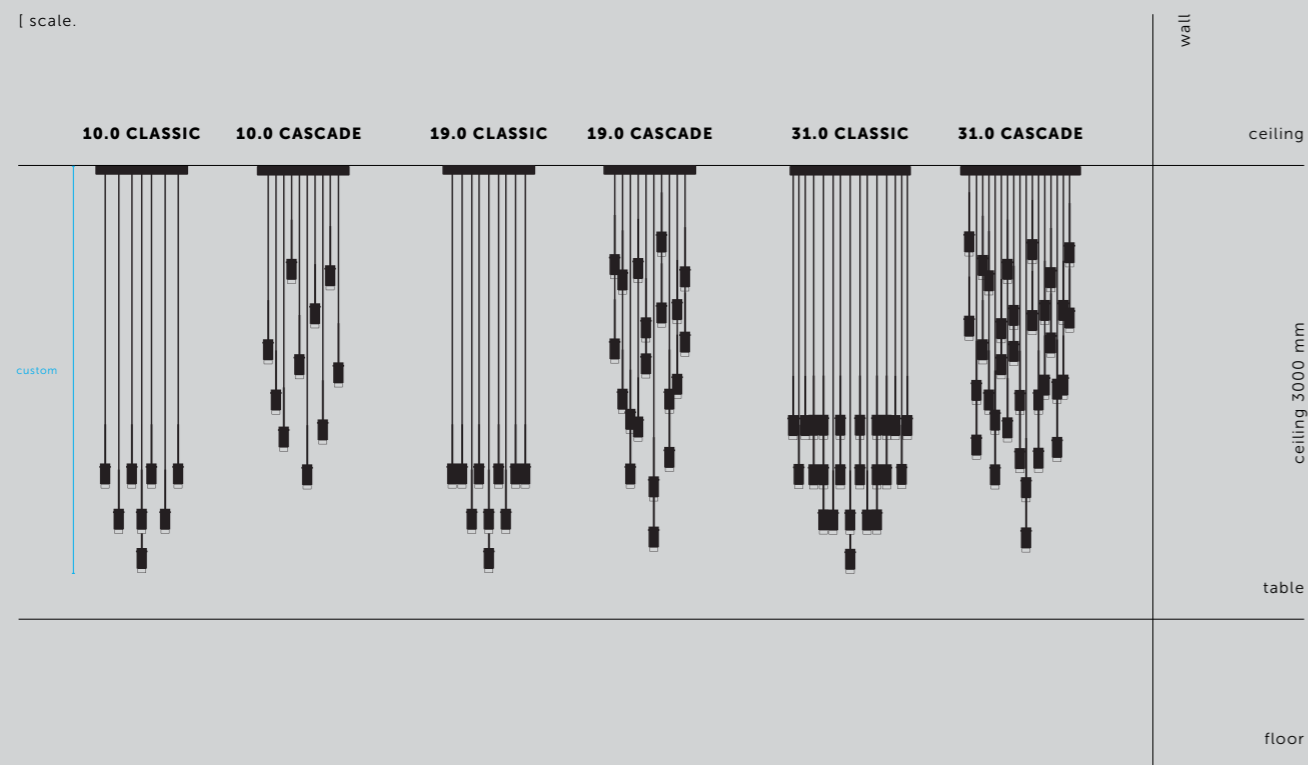

EXHAUST

[category.] **CHANDELILERS.]**

[finish details.]
STEEL.]
BURNT STEEL.]
BRASS.]
GUN METAL.]

[type.]
10.0 CLASSIC.]
10.0 CASCADE.]
19.0 CLASSIC.]
19.0 CASCADE.]
31.0 CLASSIC.]
31.0 CASCADE.]

[finish body.]
STONE.]
GRAPHITE.]

[knurl.] **LINEAR.]**

[fyi.] **CABLE LENGTHS CUSTOM.]**

[details.]
SOLID METAL.]
TORX SCREWS.]
LOW-GLARE HONEYCOMB FILTER.]

[socket.] **GU10.]**
[voltage.] **220-240V.]**
[classification.] **CB/CE CERTIFIED, CLASS 1 & IP20.]**

[product image.]

[scale.]

[type.] **19.0 CASCADE.]**
[finish.] **GRAPHITE + BRASS.]**