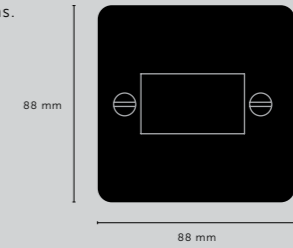

[finish details.] **WHITE.]
STEEL.]
BRASS.]
SMOKED BRONZE.]
BLACK.]**

[dimensions.]