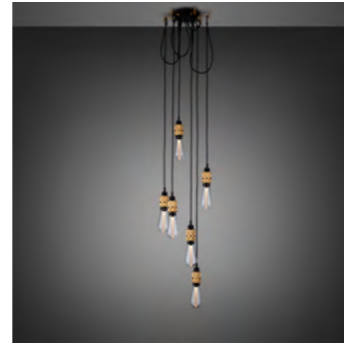

[product. **HOOKED 6.0 / NUDE / 2 M CABLE.]**
[finish. **STEEL.]** [sku. **RHK-07316.]**
▶ BRASS.] **RHK-05314.]**
SMOKED BRONZE.] **RHK-09315.]**

[page. 68.]