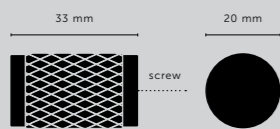

[dimensions.]