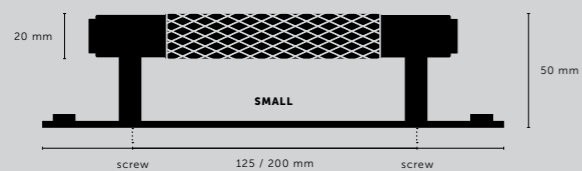

[product image.]

[dimensions.]

[scale.]

900 mm counter

[size.]
LARGE.]
[finish.]
STEEL.]

CLOSET BAR / CROSS

[knurl.] **CROSS.]**

[finish.] **STEEL.]**
BRASS.]
SMOKED BRONZE.]
BLACK.]