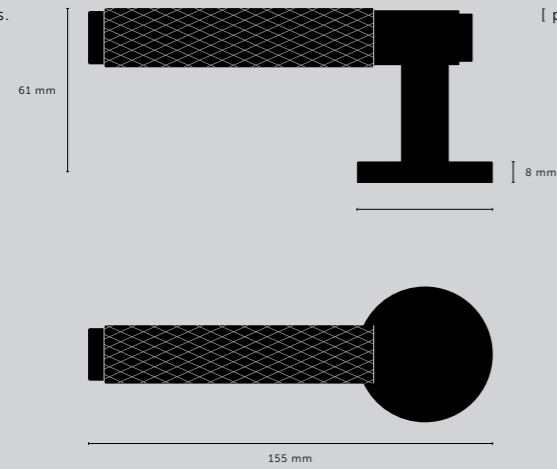

DOOR HANDLE SET / SPRUNG

[type.] **CENTRE-DISTANCE 38 MM.]**

[finish.]

STEEL.]
BRASS.]
SMOKED BRONZE.]
BLACK.]

[knurl.] **CROSS.]**

[details.] **SOLID METAL.]**
COIN SCREW END.]

[fyi.] **SOLD IN PAIRS.]**
SPRING ASSISTED ROSE TO ENSURE HANDLE RETURNS TO CENTRE.]
FITS DOORS OF THICKNESS 35 - 54MM WITH SUPPLIED FITTINGS.]
INTERIOR USE ONLY.]
FOR USE IN UK & PARTS OF EU OR ROW IF USING OUR LATCHES.]

[dimensions.] [product image.]