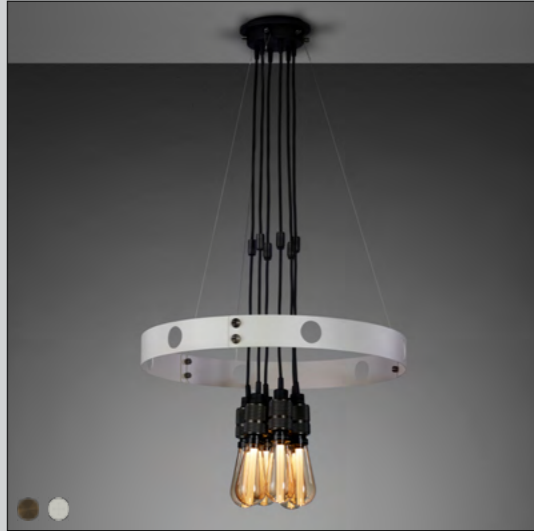

HERO

[category.] **CHANDELIER.]**

[knurl.] **CROSS.]**

[cable length.] **UP TO 3 M.]**

[socket.] **E27.]**
[voltage.] **220-240V.]**
[classification.] **CB/CE CERTIFIED, CLASS 1 & IP20.]**

[finish details.] **STEEL.]**
BRASS.]
SMOKED BRONZE.]

[finish crown.] **STONE.]**
GRAPHITE.]

[details.] **SOLD METAL.]**
COIN SCREWS.]
FORGED CROWN.]

[product image.]