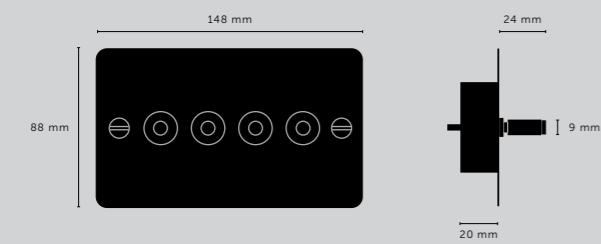

[type.] **1G INTERMEDIATE.]**

1G.]

2G.]

3G.]

4G.]

[details.] **SOLID METAL.]**
COIN SCREWS.]
ON/OFF.]
2-WAY.]
3-WAY (INTERMEDIATE ONLY).]
10AX.]

[dimensions.]

[product image.]