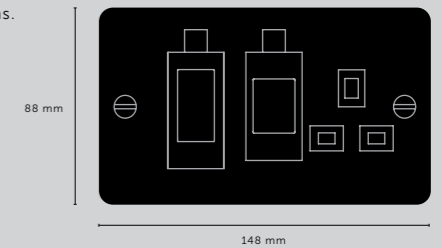

[finish details.] **WHITE.]
STEEL.]
BRASS.]
SMOKED BRONZE.]
BLACK.]**

[dimensions.]