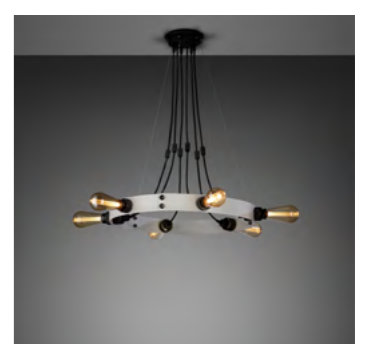

[page. 72.]

[product. **HERO LIGHT / 3.00 M DROP.]**
[finish. **GRAPHITE + BRASS.]** [sku. **RHE-051015.]**

[product. **HEAVY METAL.]**
[finish. **▶ STEEL.]** [sku. **RHM-07647.]**
BRASS.] **RHM-05645.]**
SMOKED BRONZE.] **RHM-09646.]**
MATT BLACK.] **RHM-02644.]**