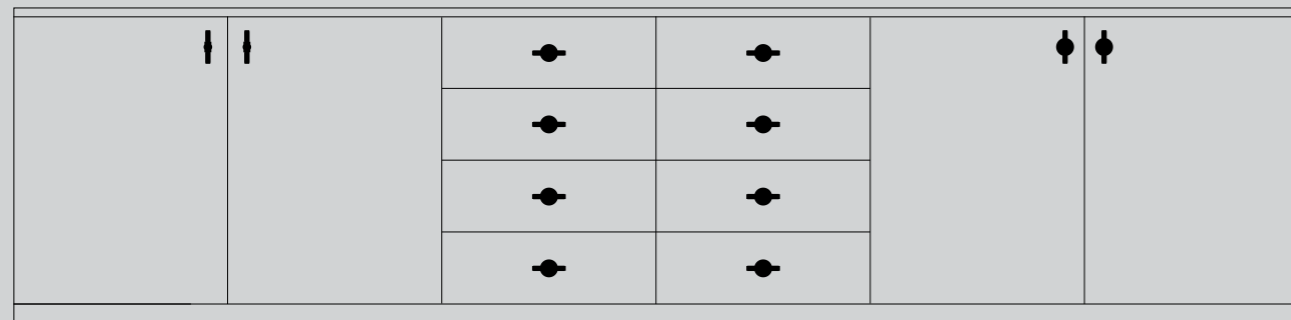

T-BAR / CROSS

[knurl.] **CROSS.]**

[details.] **SOLID METAL.]**

[finish.]
STEEL.]
BRASS.]
SMOKED BRONZE.]
BLACK.]

[scale.]

T-BAR / PLATE / CROSS

[knurl.] **CROSS.]**

[details.] **SOLID METAL
BACKPLATE.]
COIN SCREWS.]**

[finish.]
STEEL.]
BRASS.]
SMOKED BRONZE.]
BLACK.]

[product.] **T-BAR.]**
[finish.] **BRASS.]**