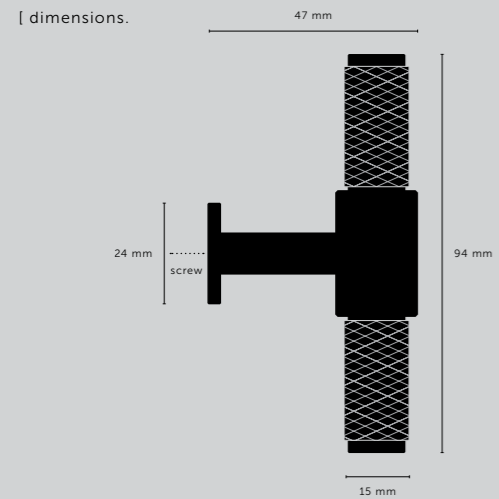

T-BAR / CROSS

[knurl.] **CROSS.]**

[details.] **SOLID METAL.]**

[finish.]
STEEL.]
BRASS.]
SMOKED BRONZE.]
BLACK.]