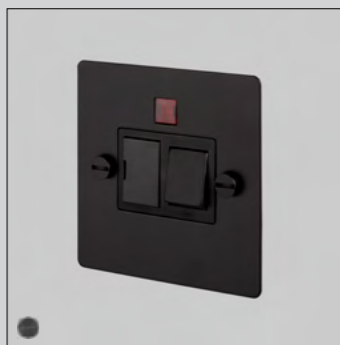

SWITCHED FUSED SPUR

[details.]

[dimensions.]