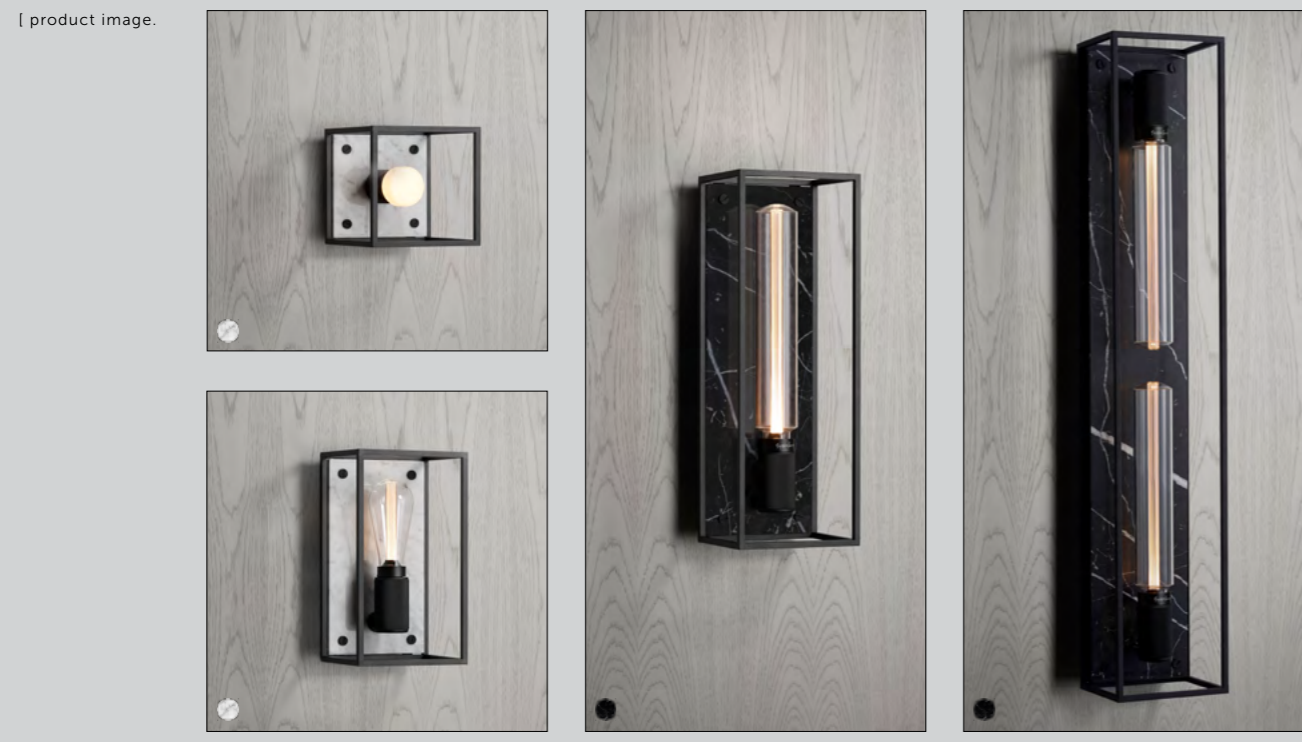

CAGED WALL

[category.] **WALL LIGHTS.]**

[type.] **SMALL.]**
MEDIUM.]
LARGE.]
X-LARGE.]

[finish.] **POLISHED WHITE MARBLE.]**
SATIN BLACK MARBLE.]

[socket.] **E27.]**
[voltage.] **220-240V.]**
[classification.] **CB/CE CERTIFIED, CLASS 1 & IP20.]**

[details.] **MATT BLACK METAL CAGE.]**
MATT BLACK KNURLED PENDANT.]
MATT BLACK COIN SCREWS.]