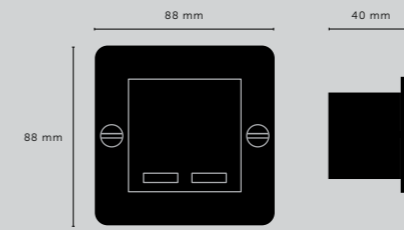

EURO PLUG SOCKET

[size.]
1G EURO PLUG SOCKET.]
2G EURO PLUG SOCKET.]
1G USB SOCKET.]

[details.]
16AMP SWITCHED.]
SOLID METAL.]
COIN SCREWS.]

[finish details.]
WHITE.]
STEEL.]
BRASS.]
SMOKED BRONZE.]
BLACK.]

[dimensions.]