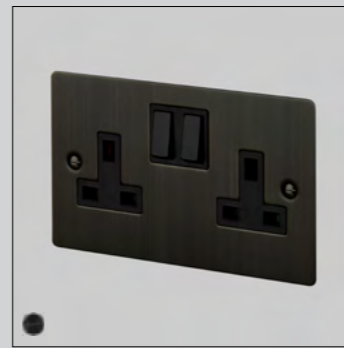

[product image.]