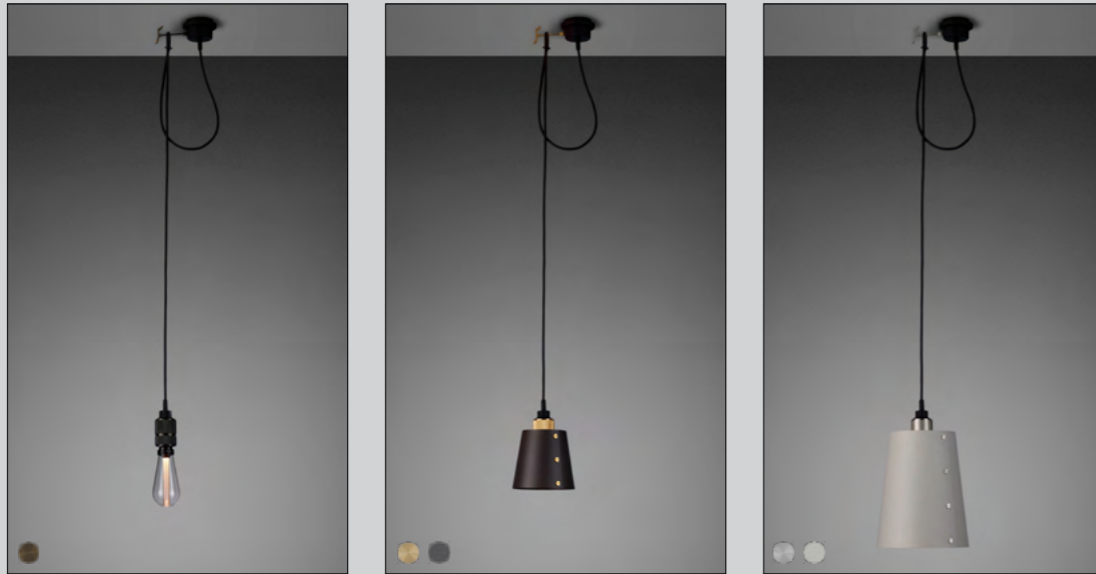

[finish shade.

- STONE.]** 
- GRAPHITE.]** 

[cable length.] **UP TO 3M.]**

[socket.] **E27.]**
 [voltage.] **220-240V.]**
 [classification.] **CB/CE CERTIFIED, CLASS 1 & IP20.]**

[details.

- SOLID METAL.]**
- CUSTOMISING HOOKS.]**

[product image.

[scale.

HOOKED 3.0 / 6.0

[category.] **PENDANTS.]**

[finish details.] **STEEL.]**
BRASS.]
SMOKED BRONZE.]

[type.] **3.0 / NUDE.]**
3.0 / MIX.]
6.0 / NUDE.]
6.0 / MIX.]

[finish shade.] **STONE.]**
GRAPHITE.]