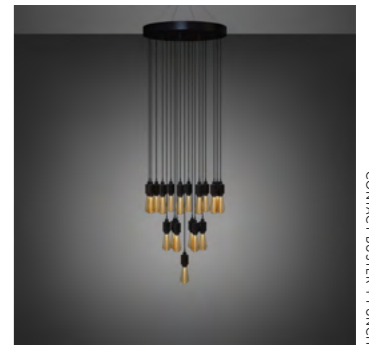

[page. 78.]