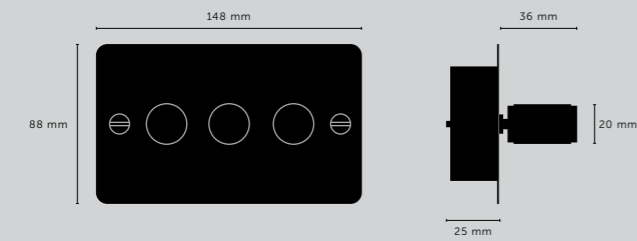

[product image.]