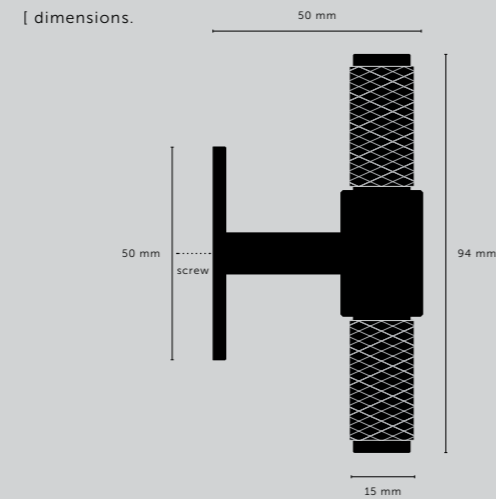

T-BAR / PLATE / CROSS

[knurl.] **CROSS.]**

[details.] **SOLID METAL
BACKPLATE.]
COIN SCREWS.]**

[finish.]
STEEL.]
BRASS.]
SMOKED BRONZE.]
BLACK.]