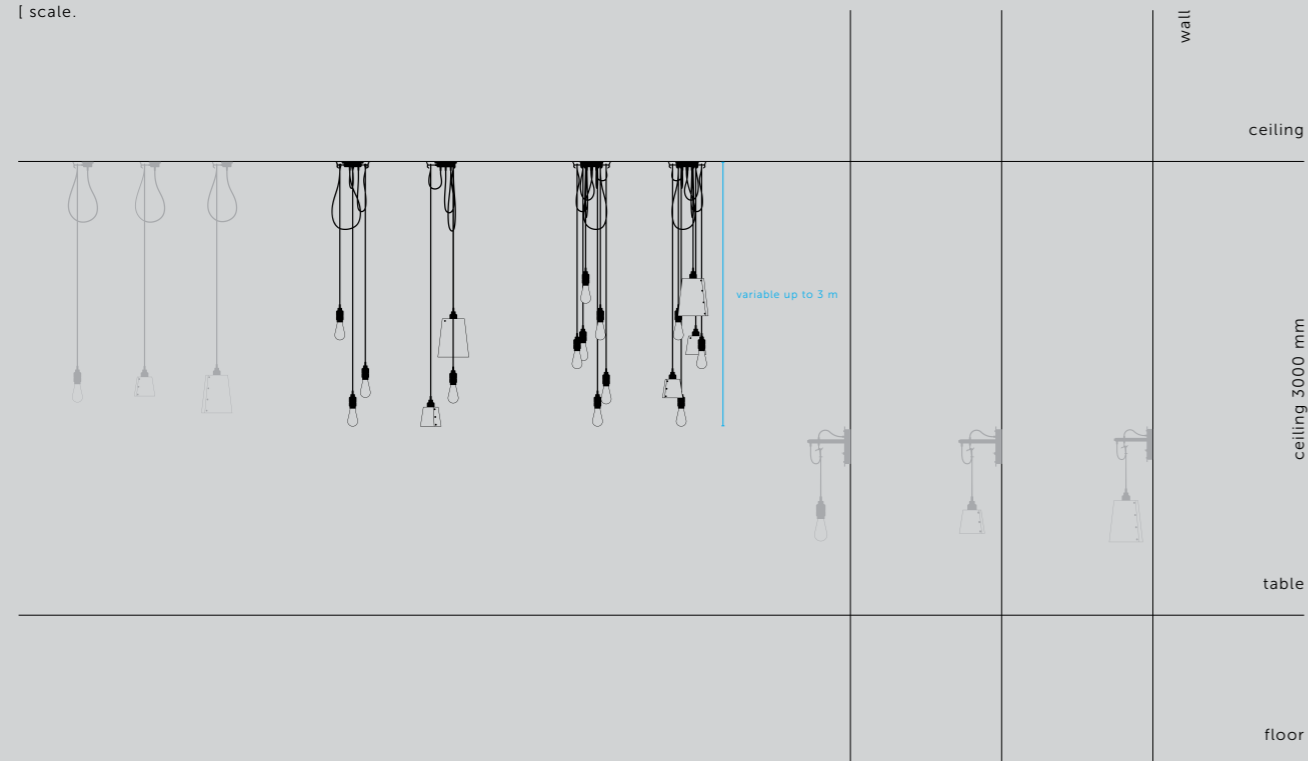

[cable length.] **UP TO 3M.]**

[socket.] **E27.]**
 [voltage.] **220-240V.]**
 [classification.] **CB/CE CERTIFIED, CLASS 1 & IP20.]**

[details.] **SOLD METAL.]**
CUSTOMISING HOOKS.]

[product image.]

[scale.]