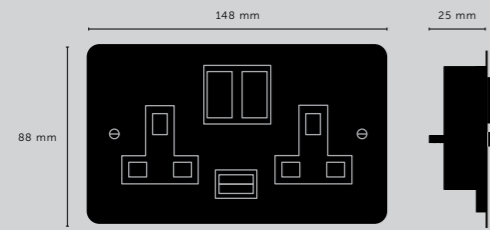

UK PLUG SOCKET

[type.]
1G UK PLUG SOCKET.]
2G UK PLUG SOCKET.]
2G UK PLUG / USB SOCKET.]

[details.]
13AMP SWITCHED.]
SOLID METAL.]

[finish details.]
WHITE.]
STEEL.]
BRASS.]
SMOKED BRONZE.]
BLACK.]

[dimensions.]