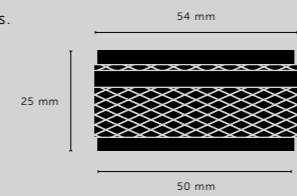

[dimensions.]