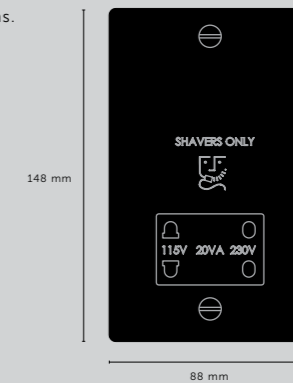

[finish details.] **WHITE.]
STEEL.]
BRASS.]
SMOKED BRONZE.]
BLACK.]**

[dimensions.]