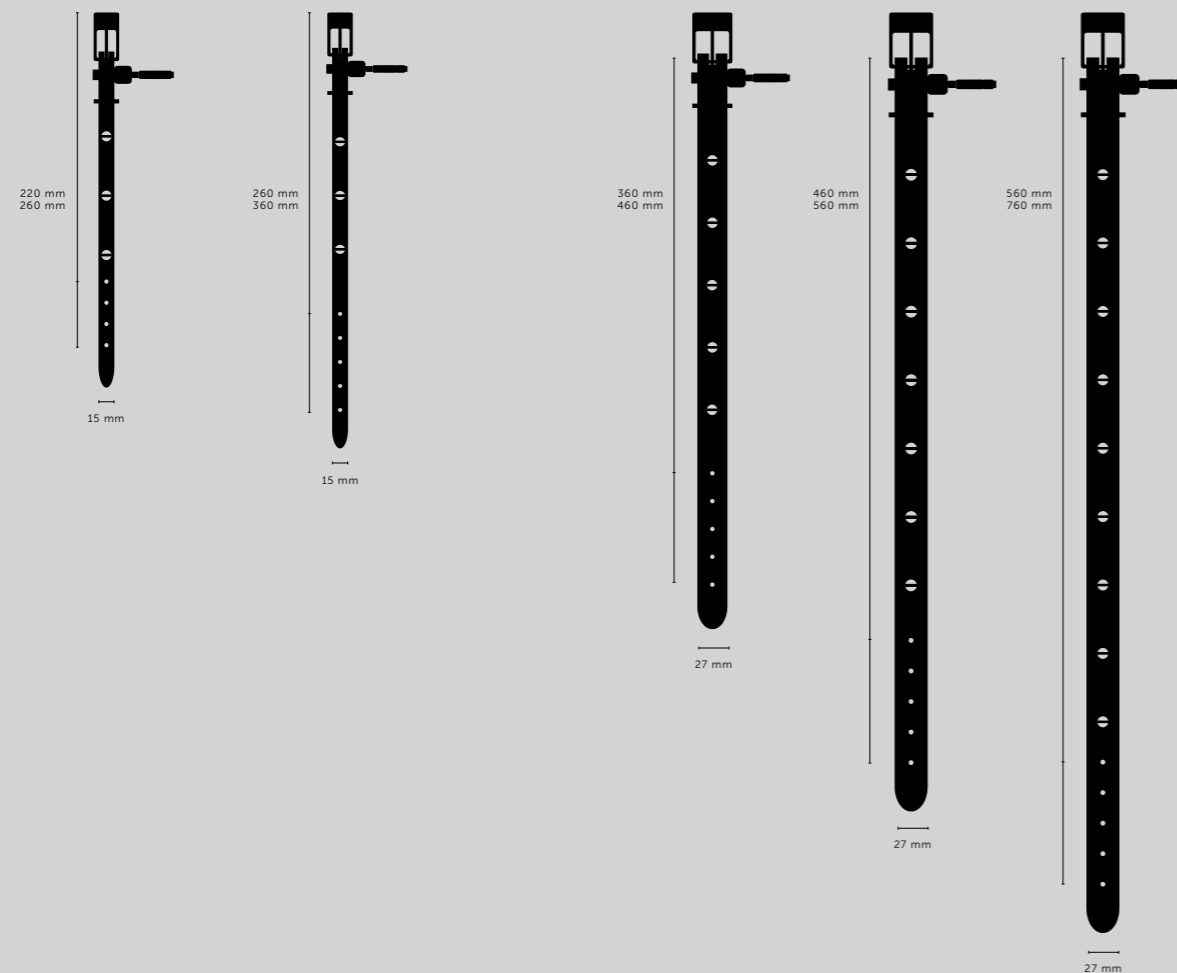

[dimensions.]

X-SMALL

SMALL

MEDIUM

LARGE

X-LARGE