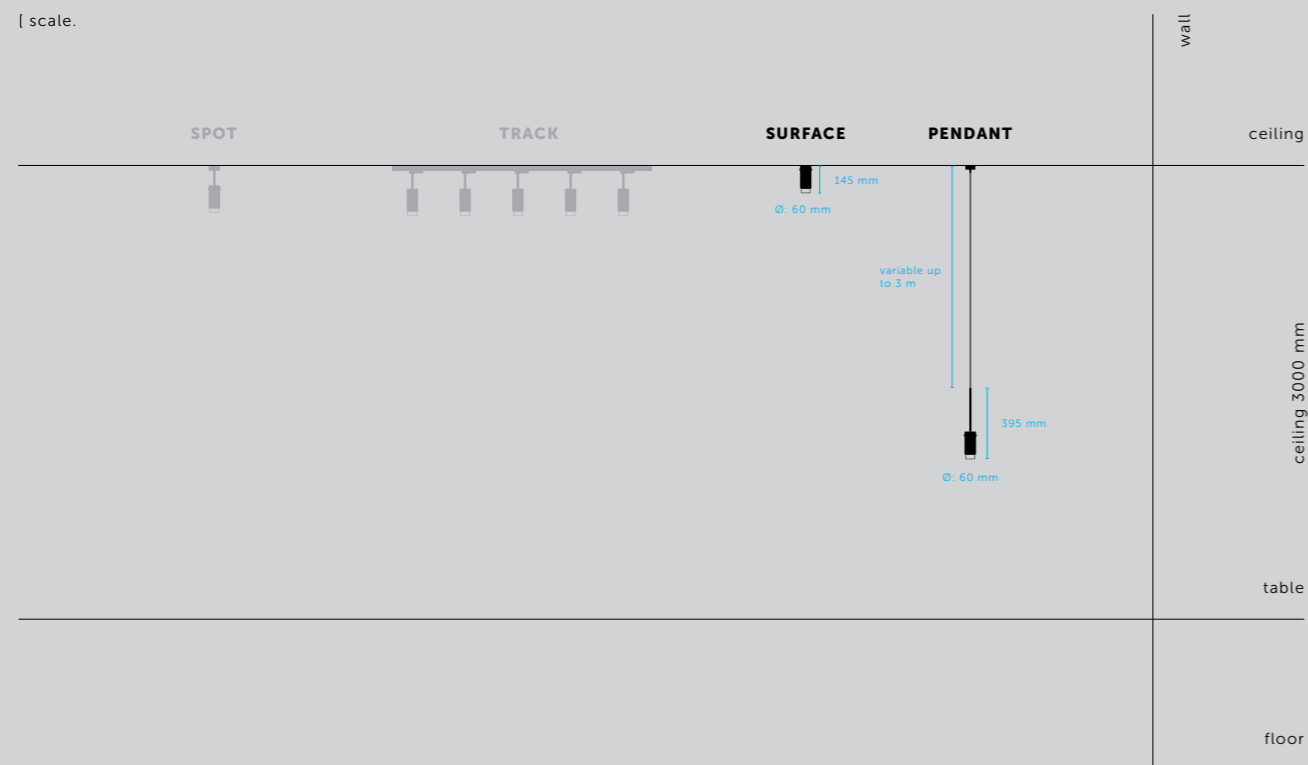

EXHAUST

[category.] **FIXED SPOTLIGHTS / PENDANTS.]**

[finish details.]
STEEL.]
BURNT STEEL.]
BRASS.]
GUN METAL.]

[type.]
SURFACE.]
PENDANT.]

[finish body.]
STONE.]
GRAPHITE.]

[knurl.]
LINEAR.]

[details.]
SOLID METAL.]
TORX SCREWS.]
LOW-GLARE HONEYCOMB FILTER.]

[fyi.]
COMPLETE FITTING COMPRISES OF BODY & DETAIL KIT.]
GU10 BULB REQUIRED & SOLD SEPARATELY.]

[socket.] **GU10.]**
[voltage.] **220-240V.]**
[classification.] **CB/CE CERTIFIED, CLASS 1 & IP20.]**

[product image.]

[scale.]