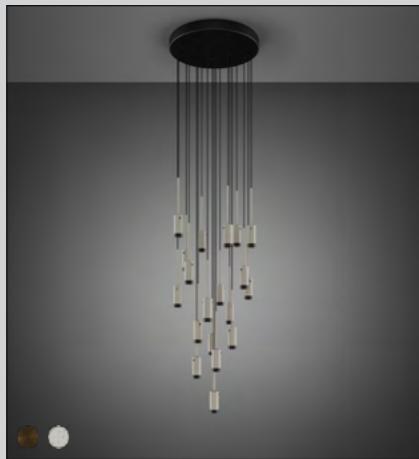

EXHAUST

[category.] **CHANDELILERS.]**

[finish details.]
STEEL.]
BURNT STEEL.]
BRASS.]
GUN METAL.]

[type.]
10.0 CLASSIC.]
10.0 CASCADE.]
19.0 CLASSIC.]
19.0 CASCADE.]
31.0 CLASSIC.]
31.0 CASCADE.]

[finish body.]
STONE.]
GRAPHITE.]

[knurl.] **LINEAR.]**

[fyi.] **CABLE LENGTHS CUSTOM.]**

[details.]
SOLID METAL.]
TORX SCREWS.]
LOW-GLARE HONEYCOMB FILTER.]

[socket.] **GU10.]**
[voltage.] **220-240V.]**
[classification.] **CB/CE CERTIFIED, CLASS 1 & IP20.]**

[product image.]