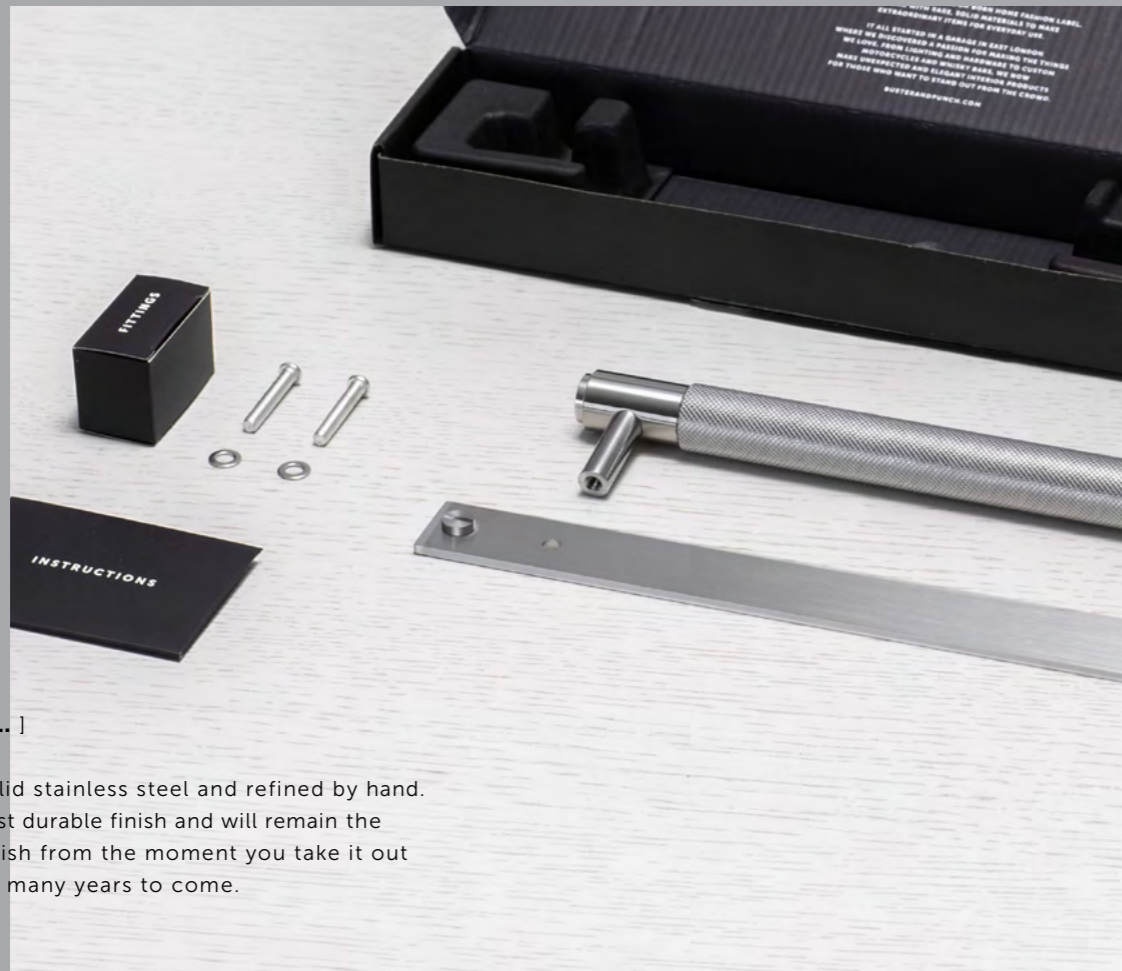

[finish.]
BLACK LEATHER + PURPLE INSIDE.] ●

[finish details.]
STEEL.] ●
BRASS.] ●

[dimensions.]

product image.

[dog.]
DENZEL.]
[finish.]
STEEL.]

[finish. **STEEL.**]

Made from solid stainless steel and refined by hand. This is our most durable finish and will remain the same crisp finish from the moment you take it out of the box for many years to come.

[finish. **BRASS.**]

Made from solid brass which has been precision machined and then finished with two layers of durable satin lacquer. This finish will age slowly with time, moving from a radiant brass colour to a deeper more golden finish within a few years.