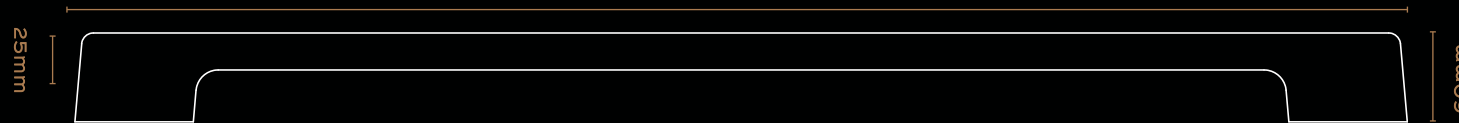

AWARDS

- 2018 Interior Design Best of Year Awards Honouree
- 2017 European Product Design Awards, Silver
- 2016 International Design Awards, Silver
- 2015 London Design Awards, Silver

Architectural Towel Range is available in 3 lengths: 600mm, 900mm, 1200mm