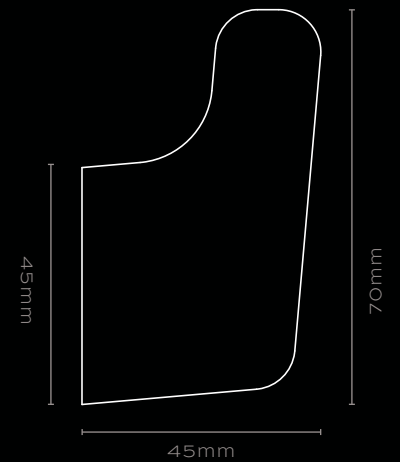

Tutti Stone Range

Simple, beautifully designed and useful, these hooks, cabinet pulls and cupboard handles in natural stone defy their utilitarian purpose.

Carved from richly veined Calacatta marble, or available in Fontainbleu stone finish, the ample curves of the design are minimal yet more than enough to deliver a functional and handsome selection that elevate their task.

Bespoke stone finishes available on request and suitability.