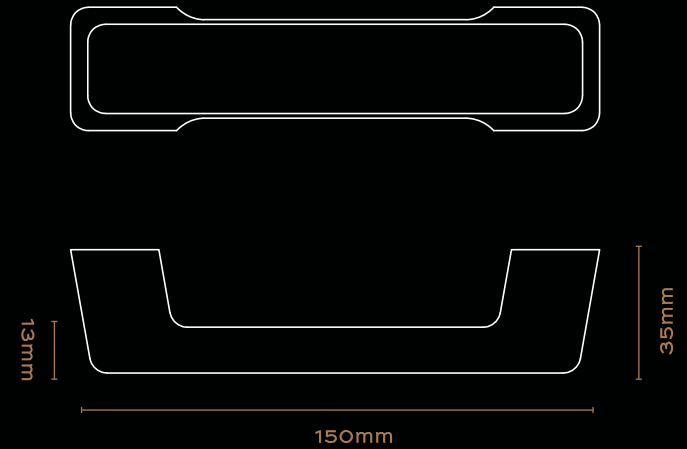

Architectural Towel Range is available in 3 lengths: 600mm, 900mm, 1200mm

150mm - actual size

Cassetto Timber Cabinetry Pulls

The functional purpose is elevated by the natural beauty of the wood and the slim, elegant design solution. More than a handle, it's a decision that reflects an appreciation of beauty in every detail. Practical, tactile and unexpected.

The range comes in three lengths: 150mm, 200mm, 300mm.

Cassetto Cabinetry Pulls come in three standard timber finishes and be created in a range of exotic timbers to complement and enhance any special project requirements.