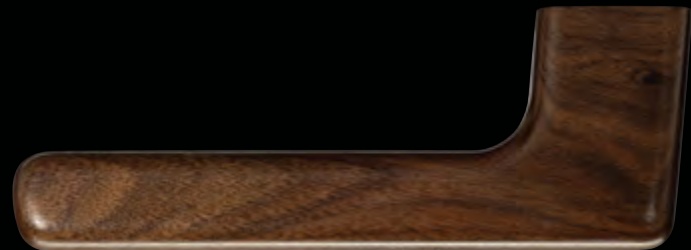

American White Oak

American Walnut

Australian Spotted Gum

In the absence of a door rose, there's nothing to detract from the beauty and quality of the timber.

American Walnut

Standard Levers

Ergonomics is at the heart of TIRAR door furniture; the door levers have been designed to comfortably fit the grip of your hand.

The softness of the radius edges are designed to accommodate the largest and smallest hands. The sensuous feel of the timber is as important as the more functional aspects.

Levers come in three standard timber finishes and be created in a range of exotic timbers to complement and enhance any special project requirements.