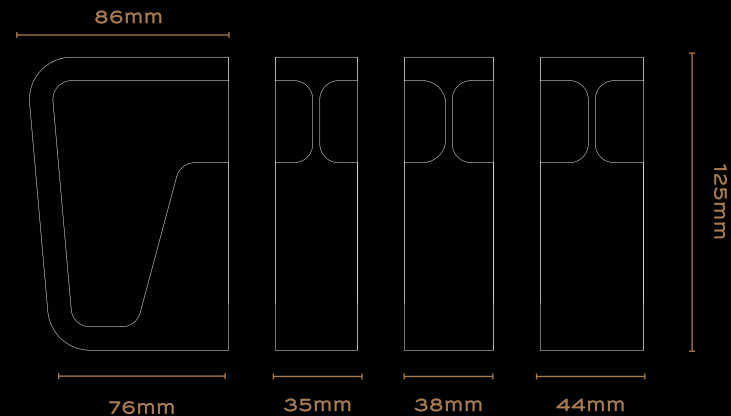

Cavity sliding door pulls

A delightful piece of furniture created specifically for cavity sliding doors. Beautiful in its simplicity, the smooth soft lines invite the hand to engage.

Lightweight and sensual to the touch, with soft organic lines in warm natural timber.

TUI cavity sliding door pulls come in three standard timber finishes and can be created in a range of exotic timbers to complement and enhance any special project requirements.

Timber is carefully selected and sourced from certified timber suppliers.

Sealed in marine grade sealer and finished in marine grade clear top coat satin finish.

AWARDS

- 2020 Good Design Awards
- 2020 European Product Design Awards
- 2020 Sydney Design Awards
- 2020 Interior Design Best of Year Awards Winner

Standard timber finishes