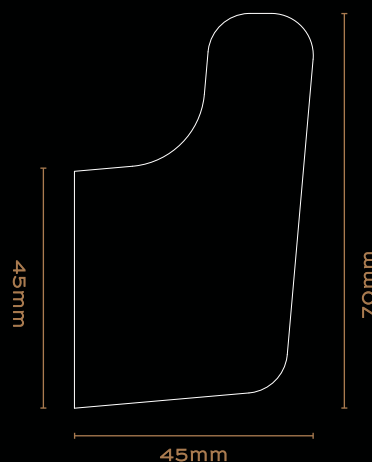

Standard timber finishes