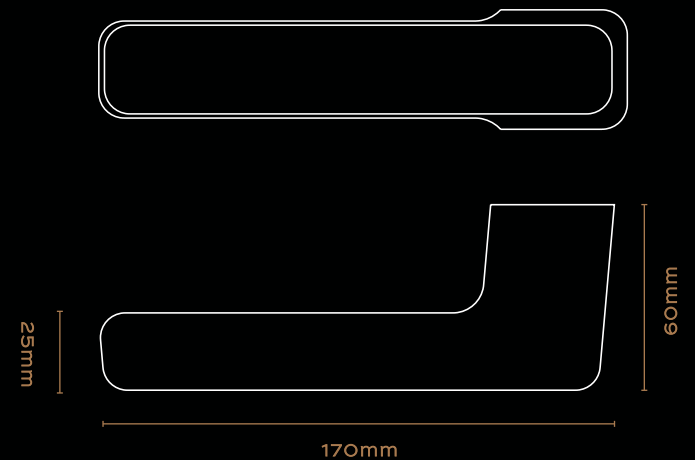

AWARDS

- 2018 Interior Design Best of Year Awards Honouree
- 2017 European Product Design Awards, Silver
- 2016 International Design Awards, Silver
- 2015 London Design Awards, Silver