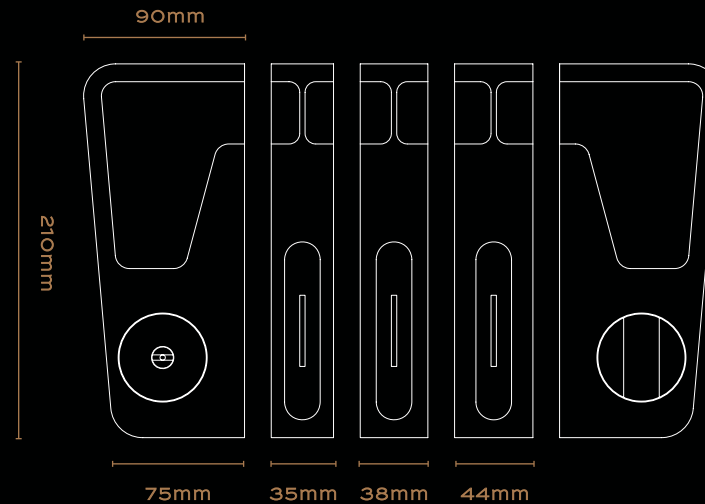

AWARDS

- 2022 German Design Awards
- 2021 Sydney Design Awards