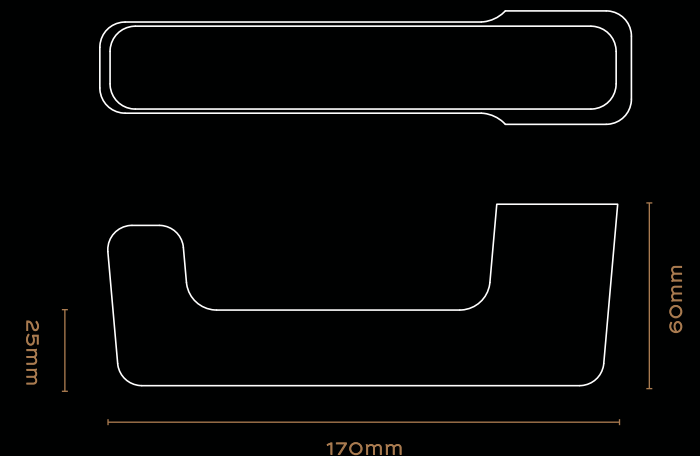

In the absence of a door rose, there's nothing to detract from the beauty and quality of the timber.

Universal Levers

Elegant and functional, the range can be specified for projects across residential, workplace, commercial and hospitality, however, feel free to specify wherever objects of simplicity and beauty are required.

The Universal Lever range is DDA compliant and meets AS1428.1.

AWARDS

- 2018 Interior Design Best of Year Awards Honouree
- 2017 European Product Design Awards, Silver
- 2016 International Design Awards, Silver
- 2015 London Design Awards, Silver

Levers come in three standard timber finishes and be created in a range of exotic timbers to complement and enhance any special project requirements.

Timber is carefully selected and sourced from certified timber suppliers.

Sealed in marine grade sealer and finished in marine grade clear top coat satin finish.

Standard timber finishes