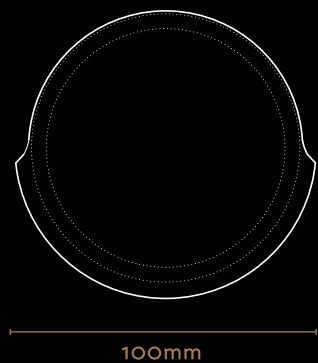

100mm & 75mm
diameter options

multi functional purpose and elegance

KORKKI hooks come in two standard timber finishes and be created in a range of exotic timbers to complement and enhance any special project requirements.