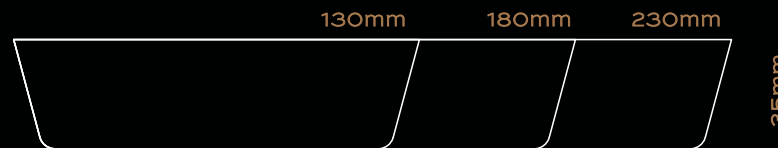

Cuña Cabinetry Door Pulls

Timber cabinet door pulls, inspired by the straightforward appeal of the wedge; and so named (cuña is wedge in Spanish).

Masculine, yet elegant, the range is unique in its consideration of function, form and tactile delight, crafted to bring subtle warmth to a building in both a visual and sensory way.

The Cuña range comes in three standard timber finishes and be created in a range of exotic timbers to complement and enhance any special project requirements.

Timber is carefully selected and sourced from certified timber suppliers.

Sealed in marine grade sealer and finished in marine grade clear top coat satin finish.

Additional timber finishes