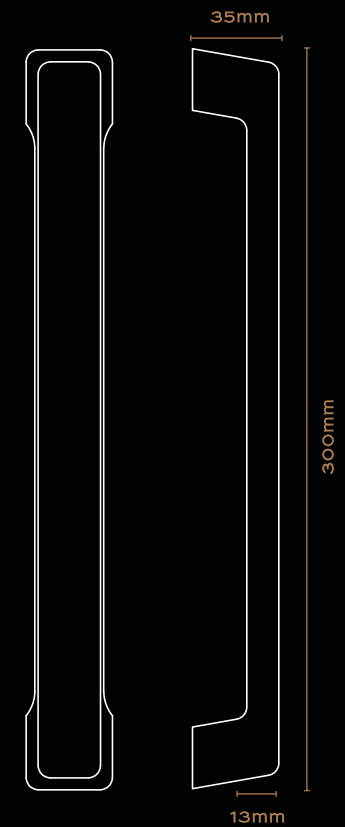

Cassetto Cabinetry Pulls come in three standard timber finishes and be created in a range of exotic timbers to complement and enhance any special project requirements.

Timber is carefully selected and sourced from certified timber suppliers.

Sealed in marine grade sealer and finished in marine grade clear top coat satin finish.

Standard timber finishes