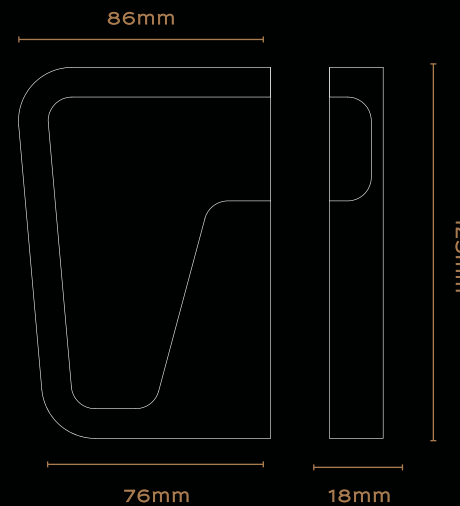

AWARDS

- 2020 Good Design Awards
- 2020 European Product Design Awards
- 2020 Sydney Design Awards
- 2020 Interior Design Best of Year Awards Winner