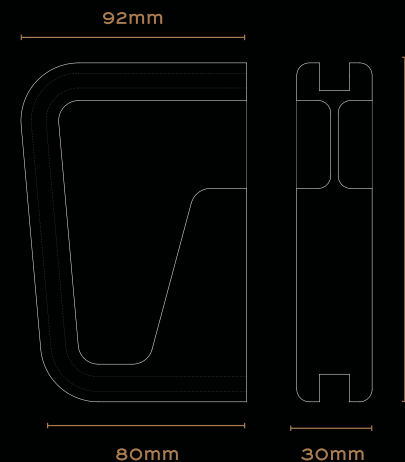

AWARDS

- 2020 Good Design Awards
- 2020 European Product Design Awards
- 2020 Sydney Design Awards
- 2020 Interior Design Best of Year Awards Winner

TUI frameless glass sliding door pulls come in two standard timber finishes and can be created in a range of exotic timbers to complement and enhance any special project requirements.

Timber is carefully selected and sourced from certified timber suppliers.

Sealed in marine grade sealer and finished in marine grade clear top coat satin finish.